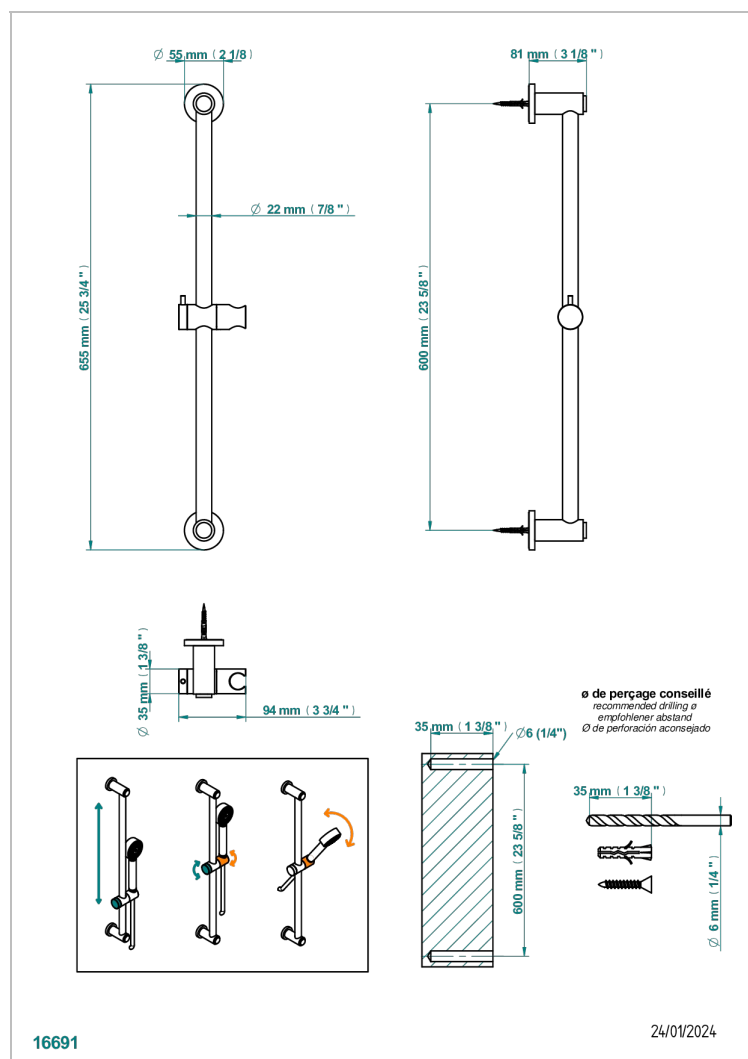

POMME GOLD LUSTER CRYSTAL

A46-258

Slide bar and hook

CHARACTERISTIC

- Pomme Gold luster crystal
- Slide bar and hook

AVAILABLE FINITIONS

Antique nickel - H28
Black ceram - D30
Blush PVD - H62
Brass color PVD - H49
Brown bronze color PVD - F33
Gold color PVD - H52