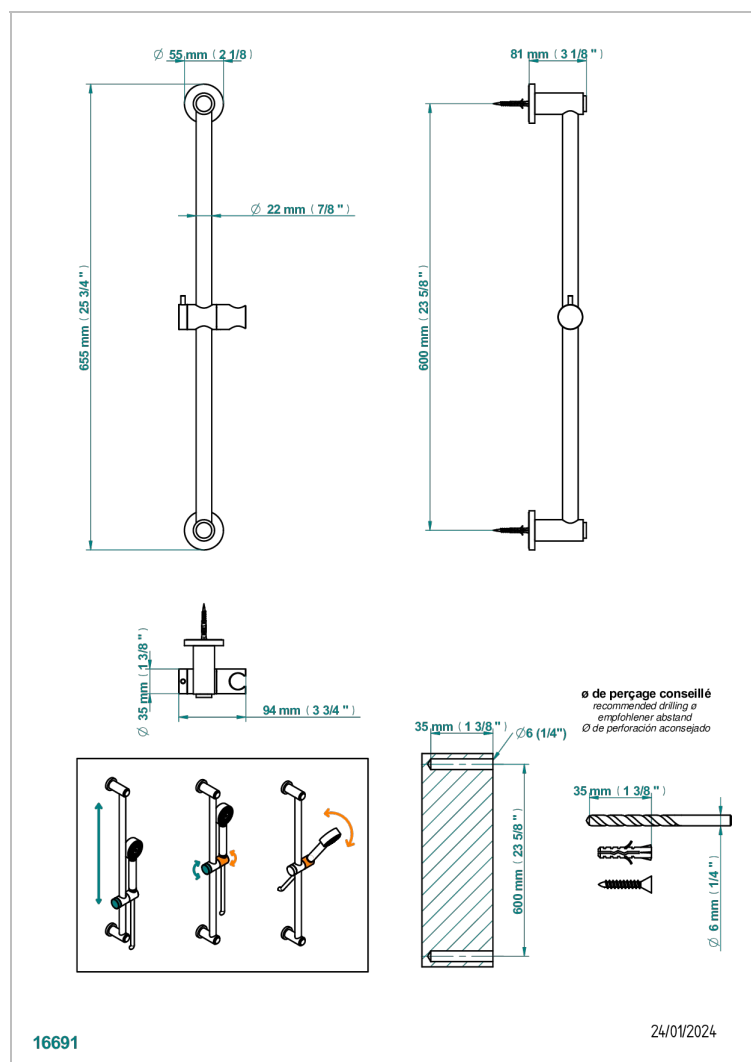

POMME CLEAR SATINY CRYSTAL

A42-258

60 cm SLIDE BAR AND HOOK

CHARACTERISTIC

- Pomme Clear satiny crystal
- 60 cm SLIDE BAR AND HOOK

AVAILABLE FINITIONS

Black ceram - D30

Blush PVD - H62