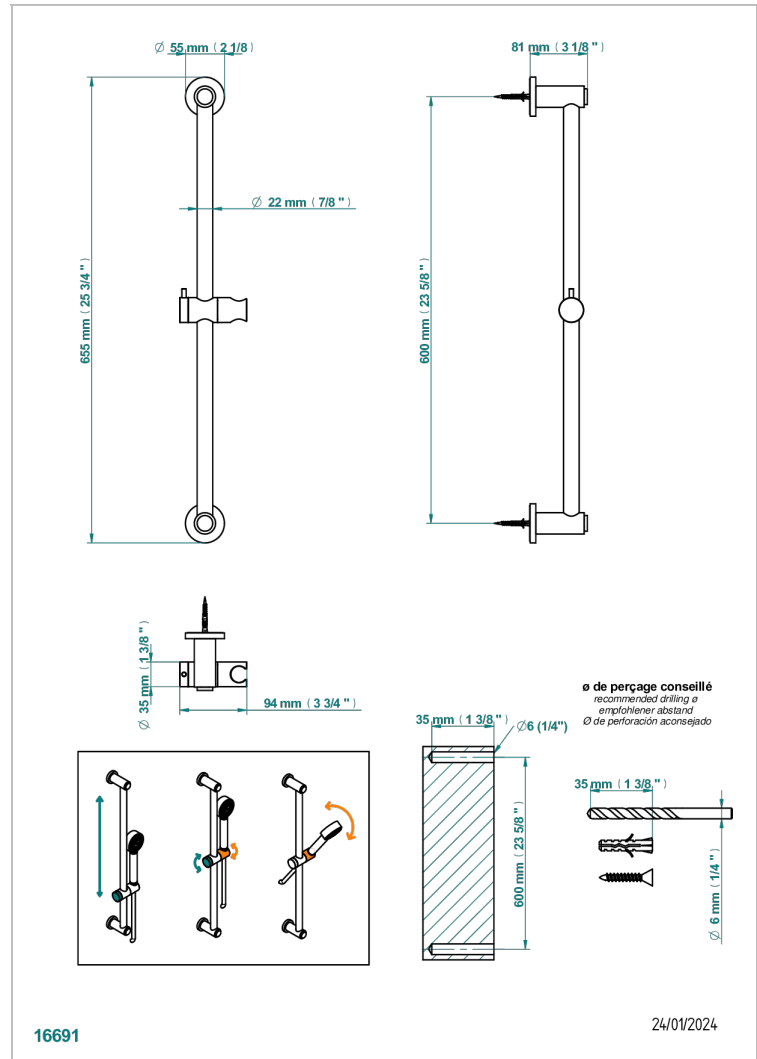

BAMBOU CLEAR CRYSTAL

A35-258

60 cm SLIDE BAR AND HOOK

THG[®]
PARIS

CHARACTERISTIC

- Bambo Clear crystal
- 60 cm SLIDE BAR AND HOOK

AVAILABLE FINITIONS

Black ceram - D30
Blush PVD - H62
Brass color PVD - H49
Brown bronze color PVD - F33
Chrome polished - A02
Chrome polished / gold polished - G02