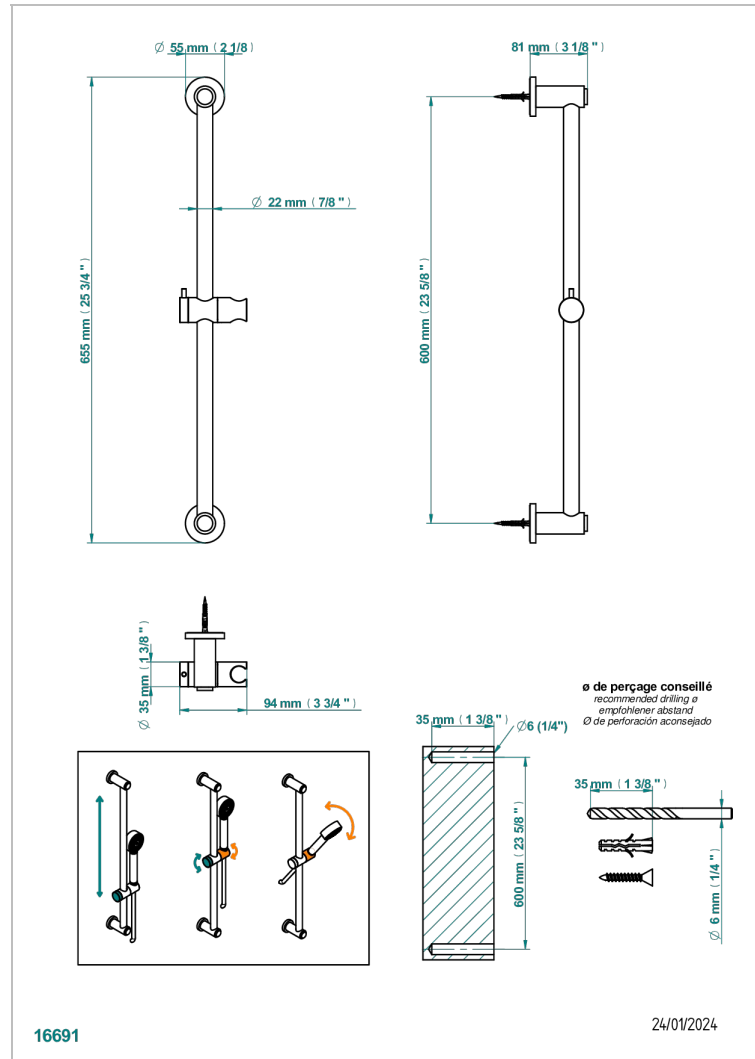

BAMBOU CLEAR CRYSTAL

A35-258

Slide bar and hook

CHARACTERISTIC

- Bambou Clear crystal
- Slide bar and hook

AVAILABLE FINITIONS

Antique nickel - H28
Black ceram - D30
Blush PVD - H62
Brass color PVD - H49
Brown bronze color PVD - F33
Gold color PVD - H52