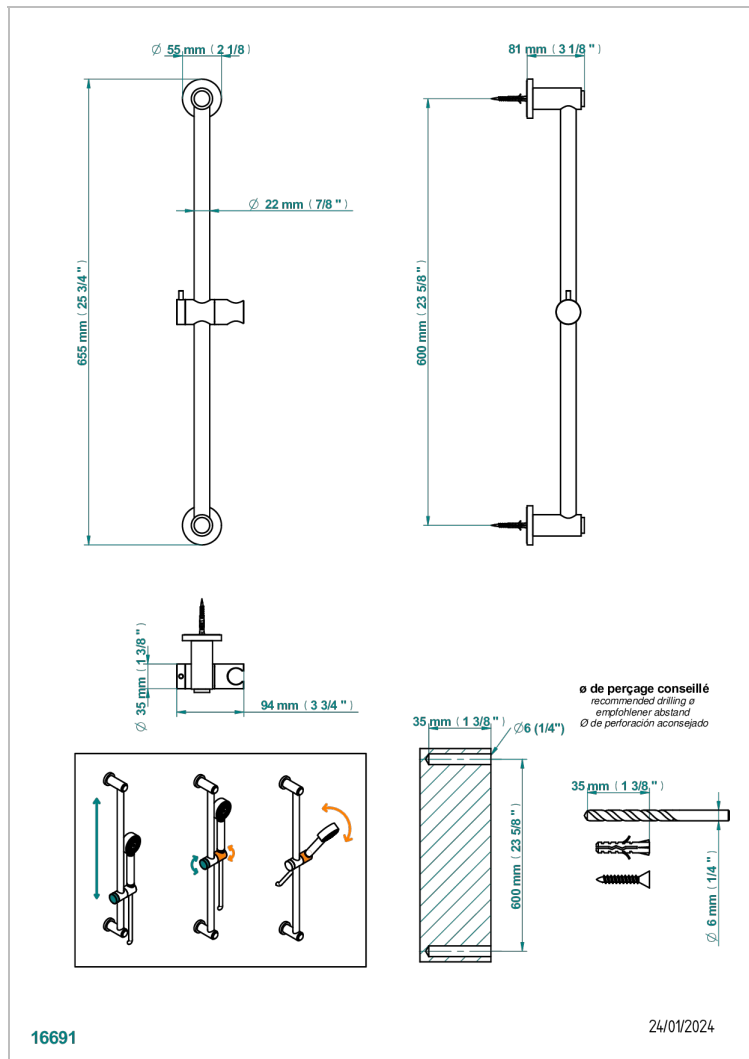

BAMBOU AMBER CRYSTAL

A34-258

Slide bar and hook

THG
PARIS

CHARACTERISTIC

- Bambou Amber crystal
- Slide bar and hook

AVAILABLE FINITIONS

Antique nickel - H28
Black ceram - D30
Blush PVD - H62
Brass color PVD - H49
Brown bronze color PVD - F33
Gold color PVD - H52