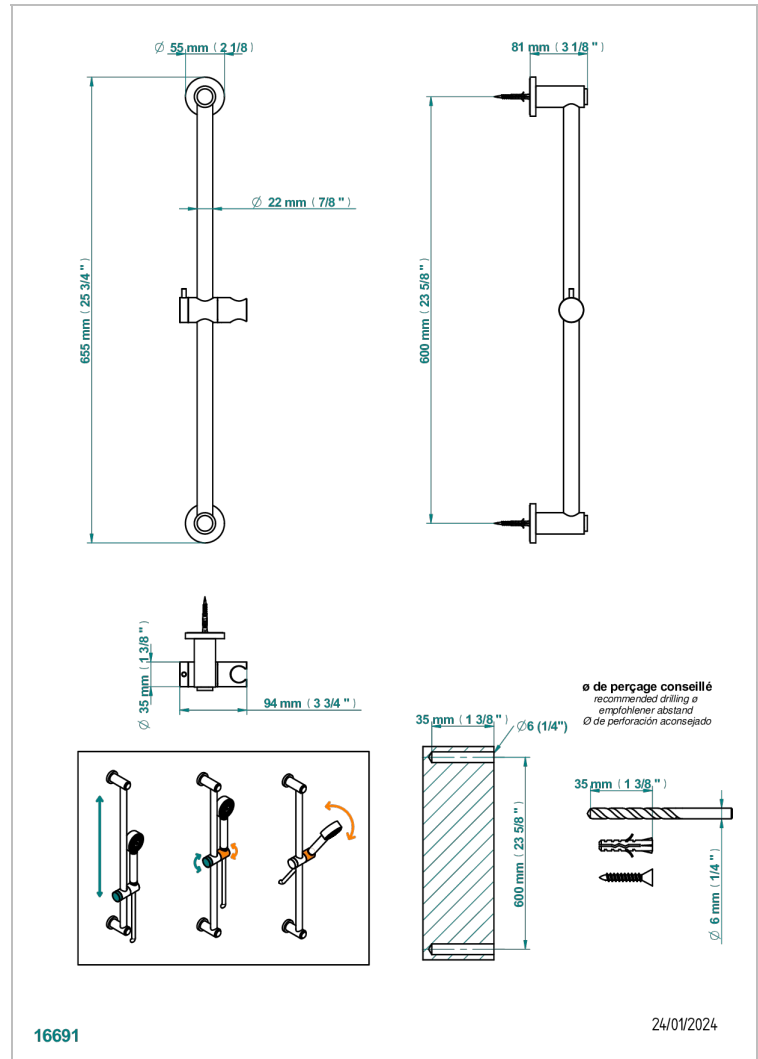

BAMBOU BLACK CRYSTAL

A33-258

60 cm SLIDE BAR AND HOOK

THG[®]
PARIS

CHARACTERISTIC

- BamboU Black crystal
- 60 cm SLIDE BAR AND HOOK

AVAILABLE FINITIONS

Black ceram - D30
Blush PVD - H62
Brass color PVD - H49
Brown bronze color PVD - F33
Chrome polished - A02
Chrome polished / gold polished - G02