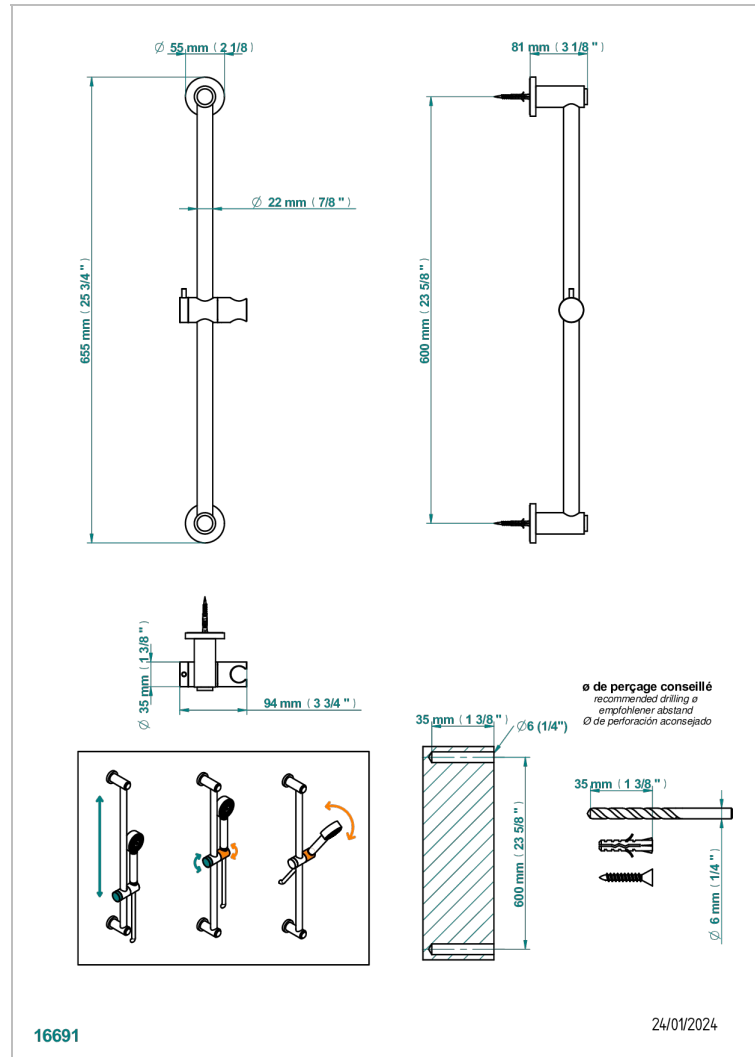

BAMBOU BLACK CRYSTAL

A33-258

Slide bar and hook

CHARACTERISTIC

- Bambou Black crystal
- Slide bar and hook

AVAILABLE FINITIONS

Antique nickel - H28
Black ceram - D30
Blush PVD - H62
Brass color PVD - H49
Brown bronze color PVD - F33
Gold color PVD - H52

Nickel color PVD - H55
Polished chrome (color finish) - A02
Polished chrome / Polished gold (color finish) - G02
Polished gold (color finish) - F01
Polished nickel - B01
Soft gold - F30

Soft matt gold - F31
Umber PVD - H66
Varnished matt antique red copper (color finish) - H07