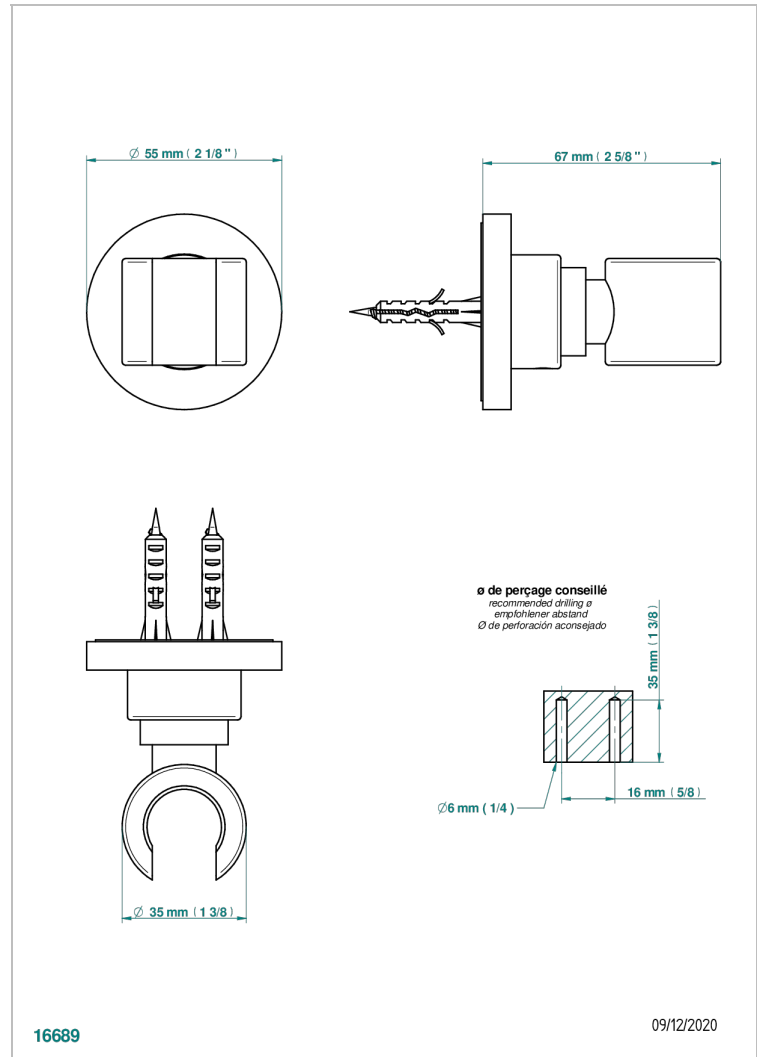

# NEW PARADISE

U5P-53F

Wall mounted fixed support bracket for handshower

THG<sup>®</sup>  
PARIS

16689

09/12/2020

## CHARACTERISTIC

- New Paradise
- Wall mounted fixed support bracket for handshower