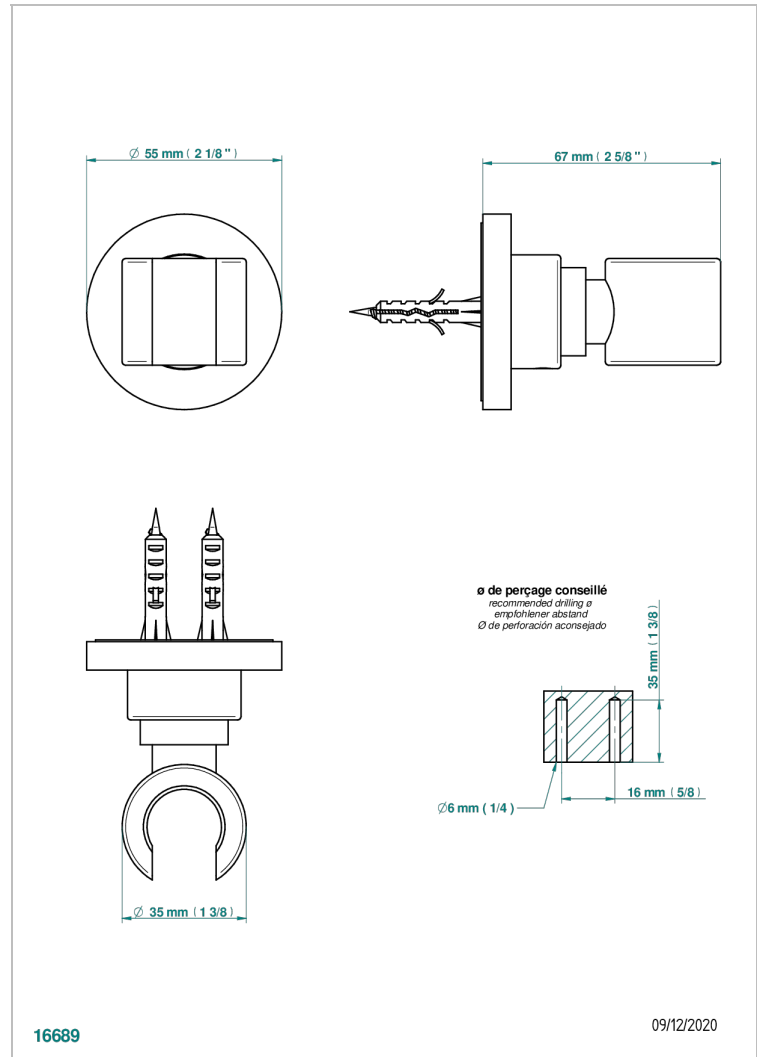

# NEW ISLAND

U5N-53F

Wall mounted fixed support bracket for handshower

THG<sup>®</sup>  
PARIS

16689

09/12/2020

## CHARACTERISTIC

- New Island
- Wall mounted fixed support bracket for handshower