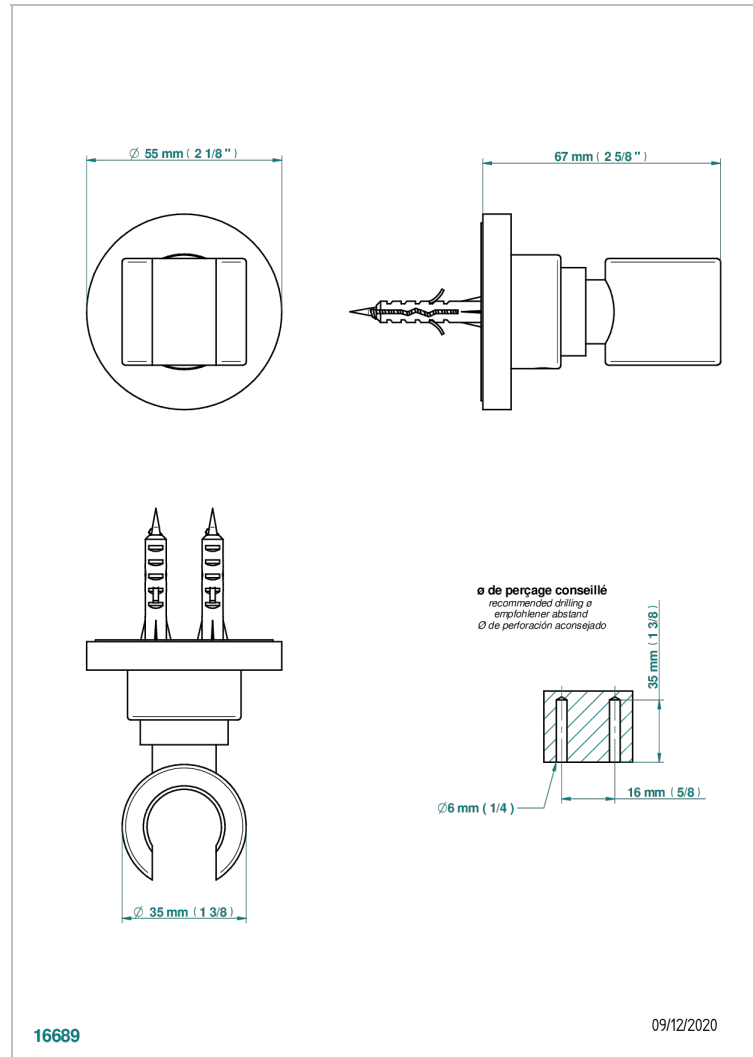

# DIPLOMATE ROPED RINGS

U4C-53F

Wall mounted fixed support bracket for handshower

THG<sup>®</sup>  
PARIS

16689

09/12/2020

## CHARACTERISTIC

- Diplomat Roped rings
- Wall mounted fixed support bracket for handshower