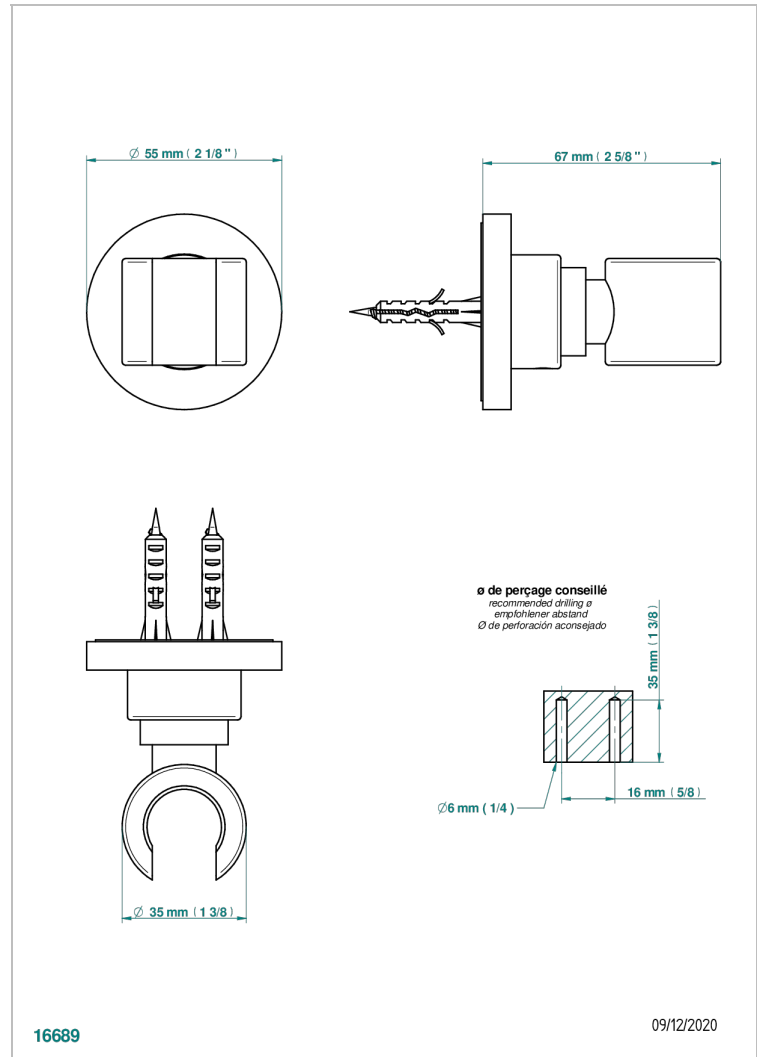

# DIPLOMATE GROOVED RINGS

U4B-53F

Wall mounted fixed support bracket for handshower

THG<sup>®</sup>  
PARIS

## CHARACTERISTIC

- Diplomat Grooved rings
- Wall mounted fixed support bracket for handshower