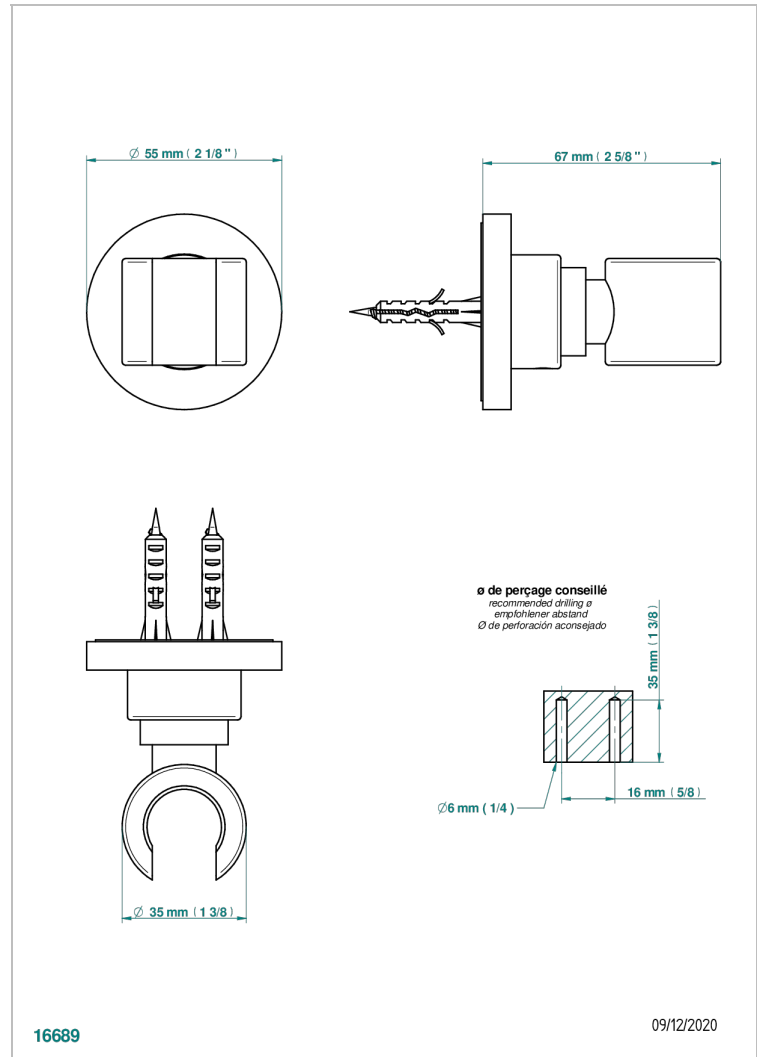

DIPLOMATE SMOOTH RINGS

U4A-53F

Wall mounted fixed support bracket for handshower

THG[®]
PARIS

16689

09/12/2020

CHARACTERISTIC

- Diplomate Smooth rings
- Wall mounted fixed support bracket for handshower