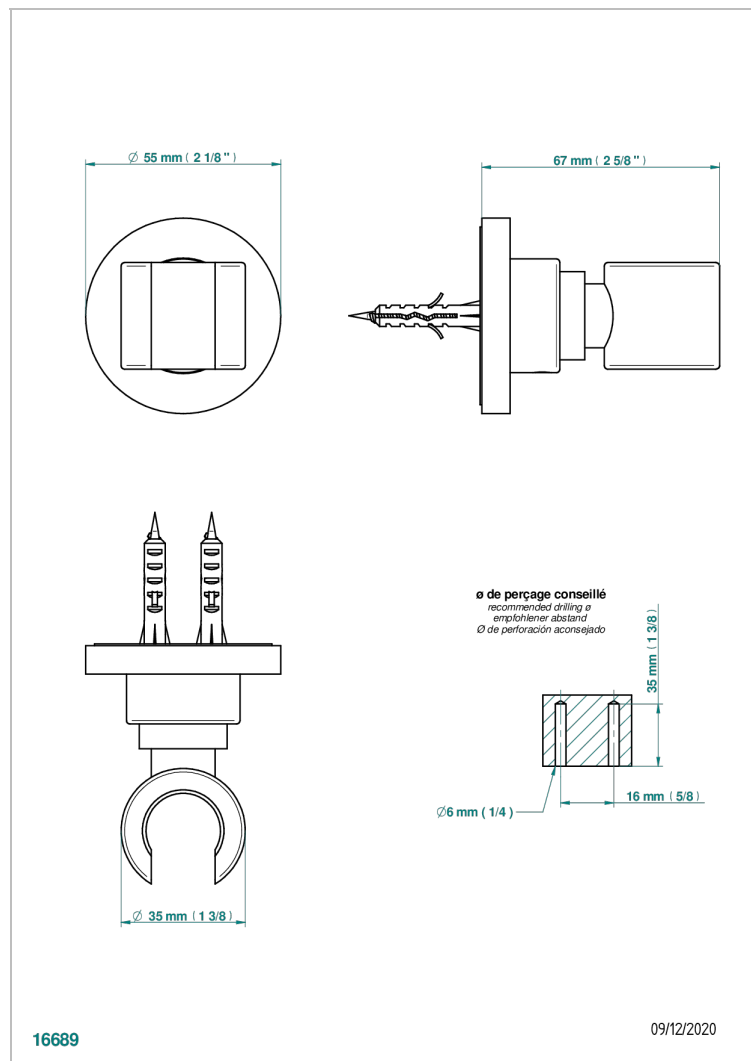

# INFINI WHITE PORCELAIN WITH GOLD DECOR

U2F-53F

Wall mounted fixed support bracket for handshower

## CHARACTERISTIC

- Infini White Porcelain with Gold decor
- Wall mounted fixed support bracket for handshower