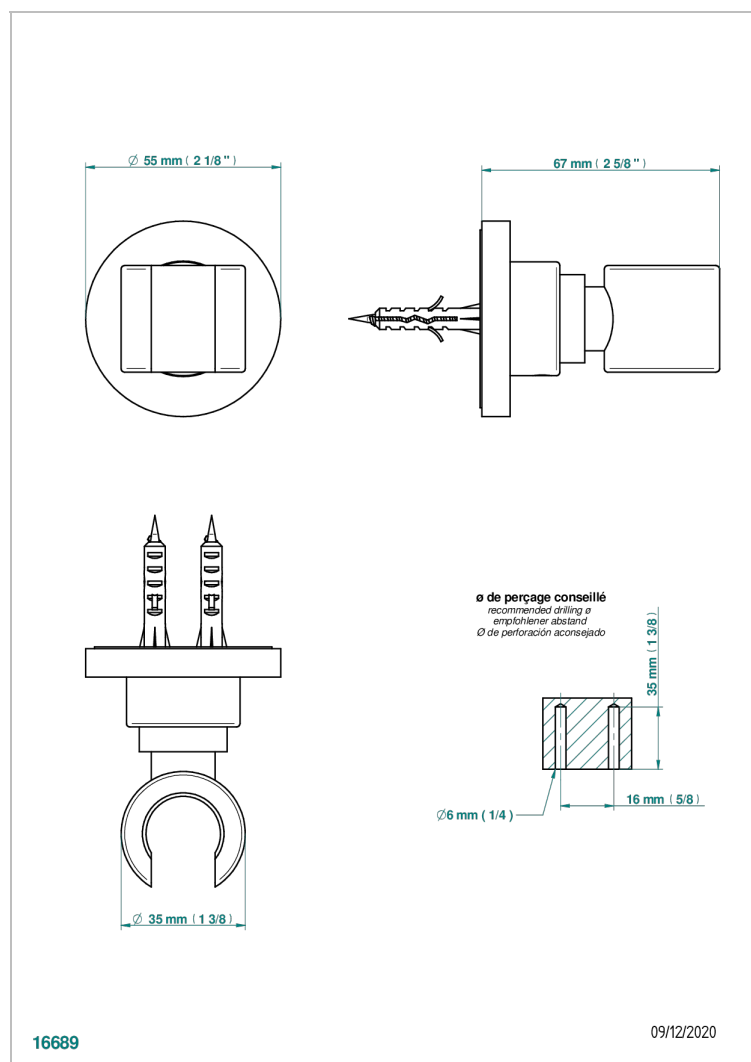

INFINI WHITE PORCELAIN WITH PLATINUM DECOR

U2E-53F

Wall mounted fixed support bracket for handshower

CHARACTERISTIC

- Infini White Porcelain with Platinum decor
- Wall mounted fixed support bracket for handshower