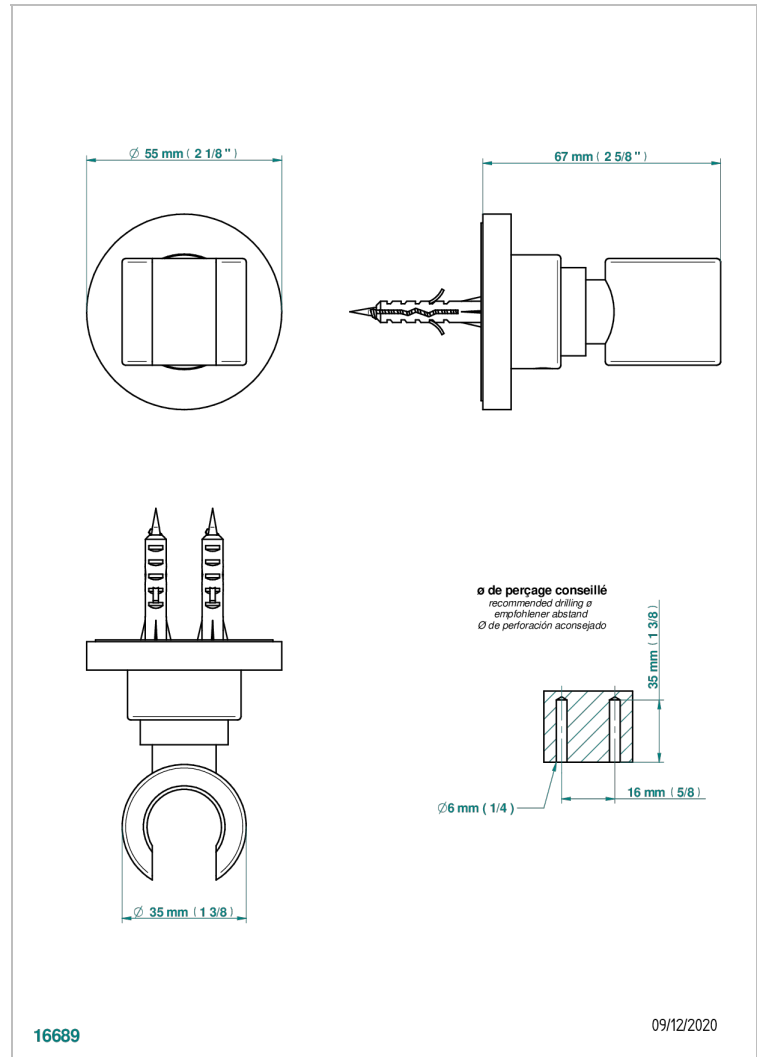

# INFINI WHITE PORCELAIN

U2D-53F

Wall mounted fixed support bracket for handshower

THG<sup>®</sup>  
PARIS

16689

09/12/2020

## CHARACTERISTIC

- Infini White Porcelain
- Wall mounted fixed support bracket for handshower