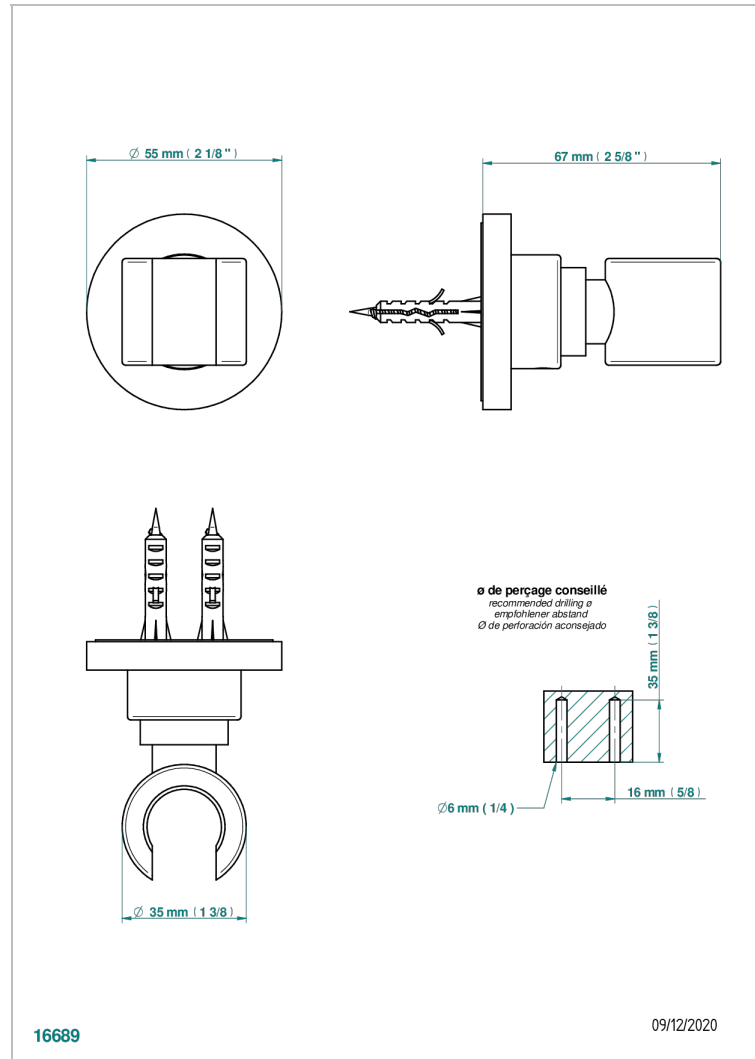

LE 11 WITH LEVER HANDLES

U2B-53F

Wall mounted fixed support bracket for handshower

16689

09/12/2020

CHARACTERISTIC

- Le 11 with lever handles
- Wall mounted fixed support bracket for handshower

AVAILABLE FINITIONS