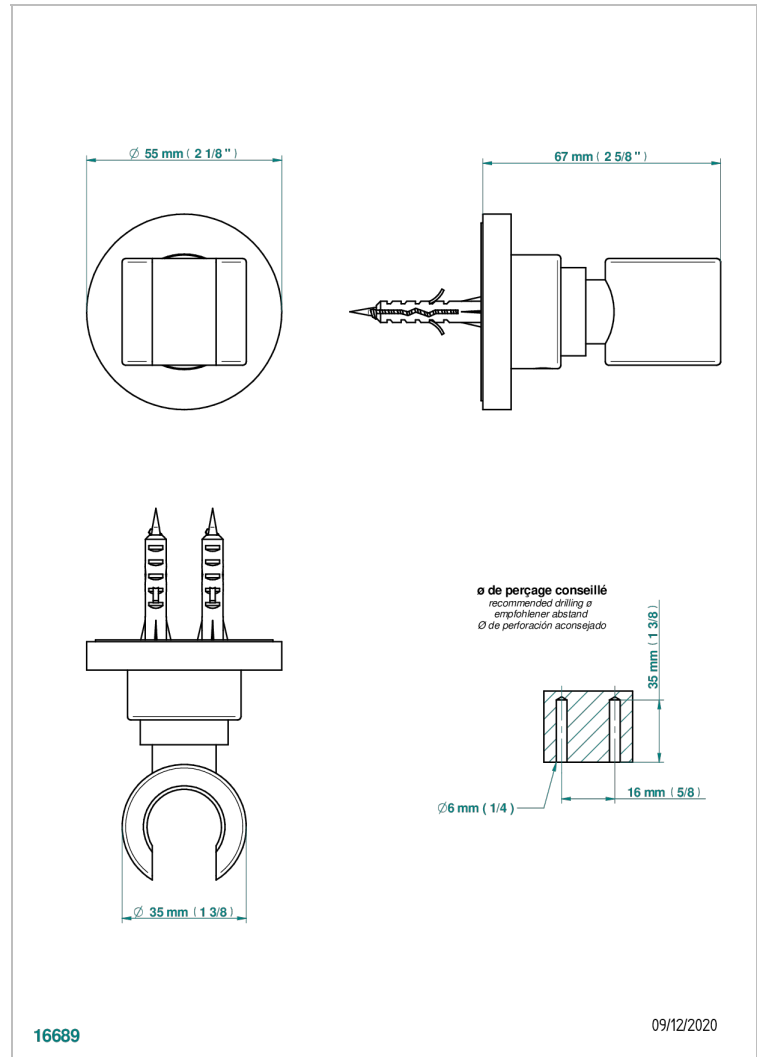

# LE 11

U2A-53F

Wall mounted fixed support bracket for handshower

16689

09/12/2020

## CHARACTERISTIC

- Le 11
- Wall mounted fixed support bracket for handshower