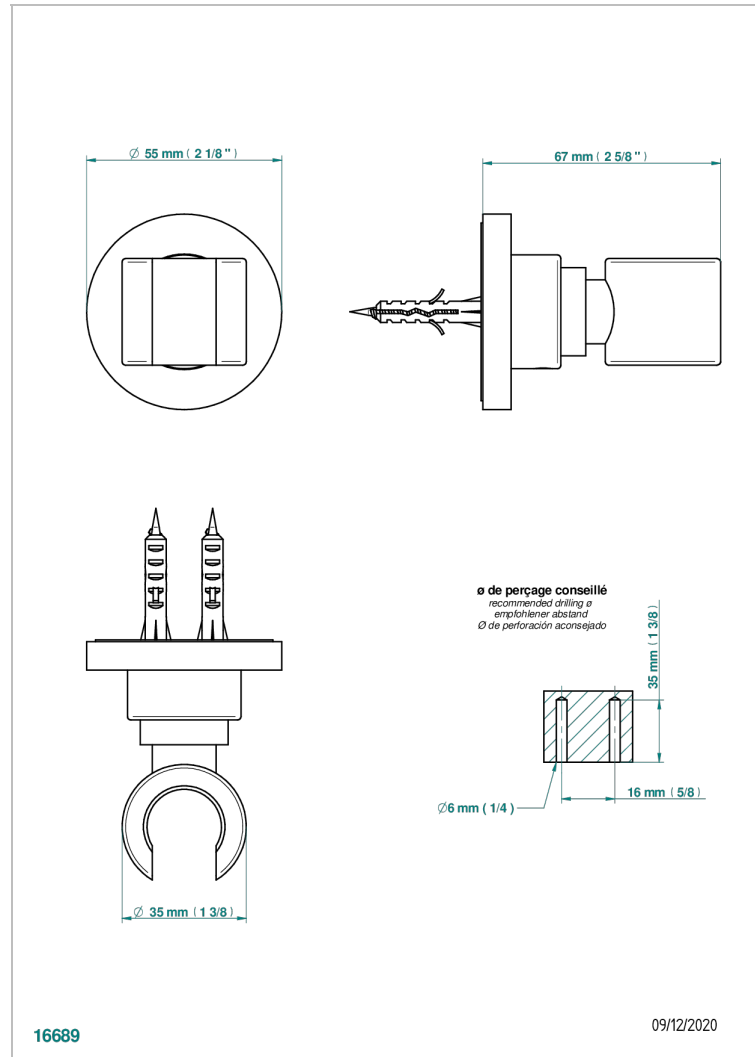

# SPIRIT WITH LEVER HANDLES

G58-53F

Wall mounted fixed support bracket for handshower

THG<sup>®</sup>  
PARIS

16689

09/12/2020

## CHARACTERISTIC

- Spirit with lever handles
- Wall mounted fixed support bracket for handshower