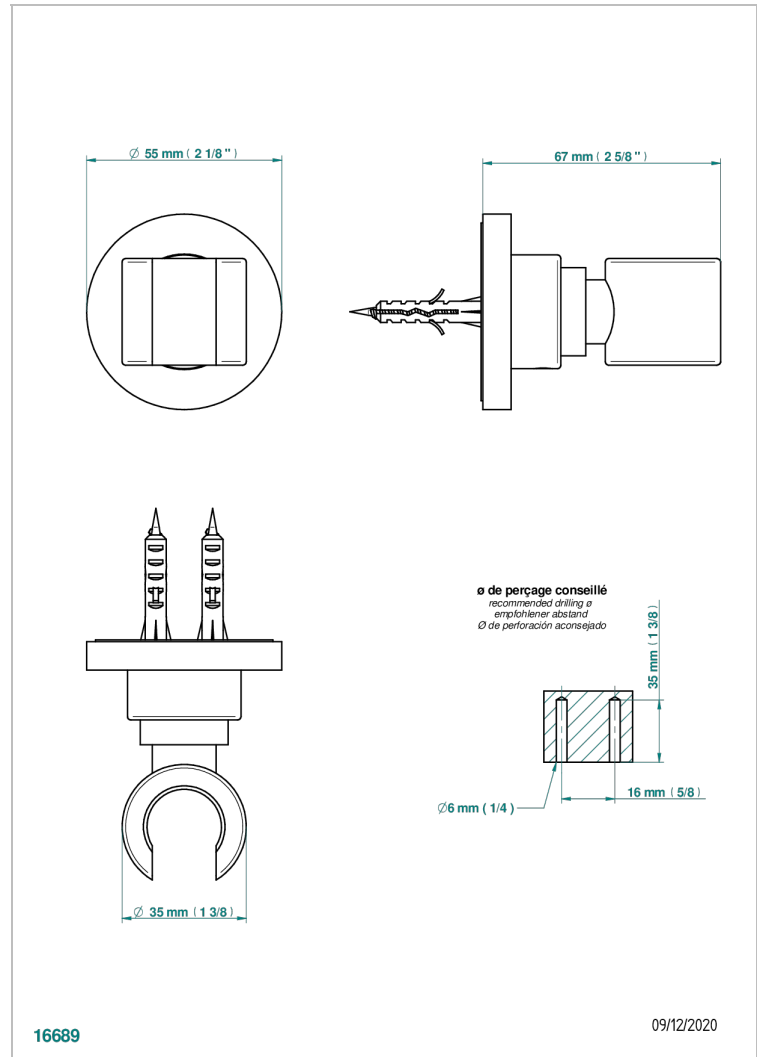

COLLECTION "O"

G4P-53F

Wall mounted fixed support bracket for handshower

THG[®]
PARIS

16689

09/12/2020

CHARACTERISTIC

- Collection "O"
- Wall mounted fixed support bracket for handshower