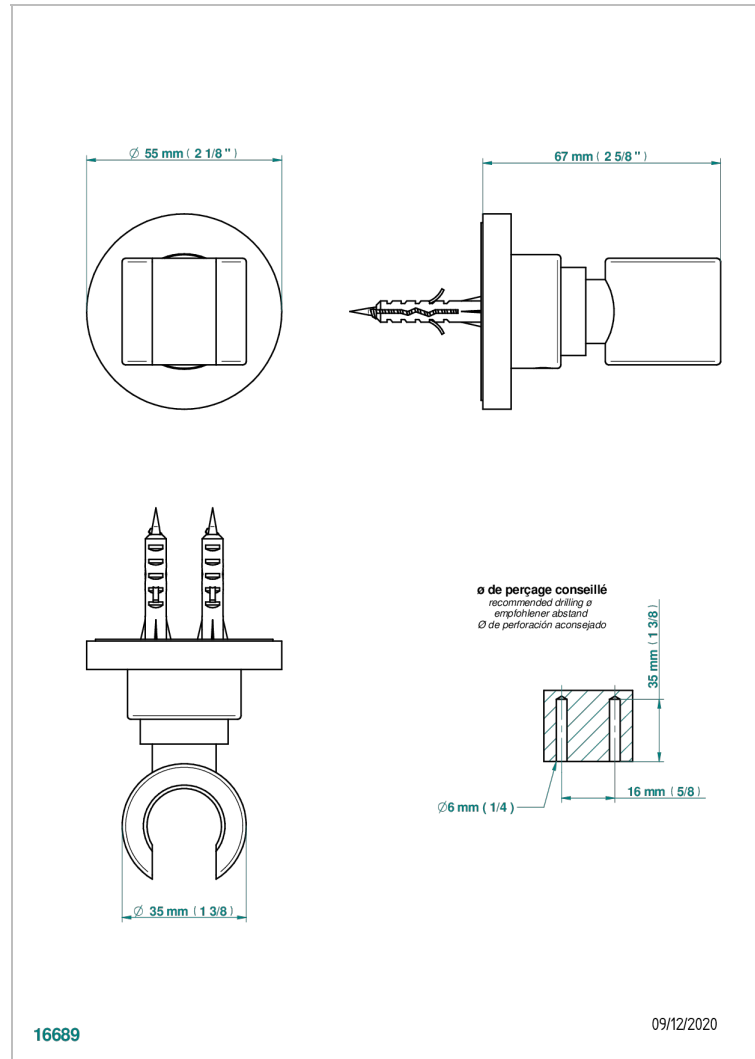

MONTAIGNE VENUS WHITE MARBLE WITH LEVER HANDLES

G3W-53F

Wall mounted fixed support bracket for handshower

16689

09/12/2020

CHARACTERISTIC

- Montaigne Vénus white marble with lever handles
- Wall mounted fixed support bracket for handshower