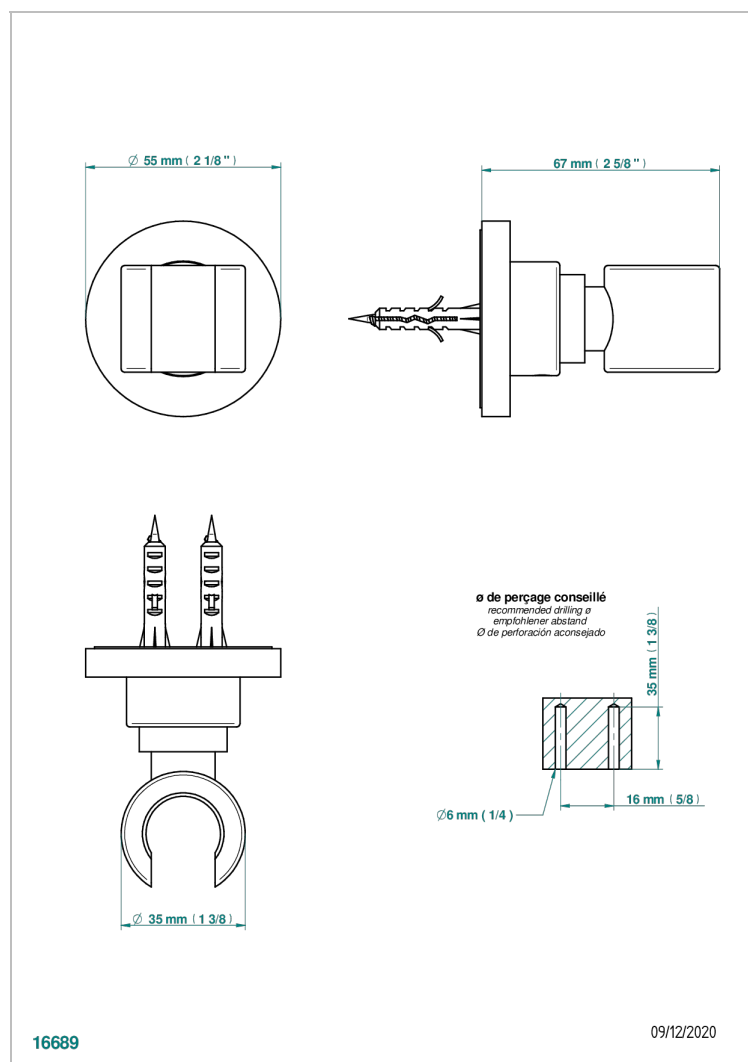

MONTAIGNE VENUS WHITE MARBLE

G3V-53F

Wall mounted fixed support bracket for handshower

CHARACTERISTIC

- Montaigne Vénus white marble
- Wall mounted fixed support bracket for handshower

AVAILABLE FINITIONS

Black ceram - D30
Blush PVD - H62
Brass color PVD - H49
Brown bronze color PVD - F33
Chrome polished - A02
Chrome polished / gold polished - G02