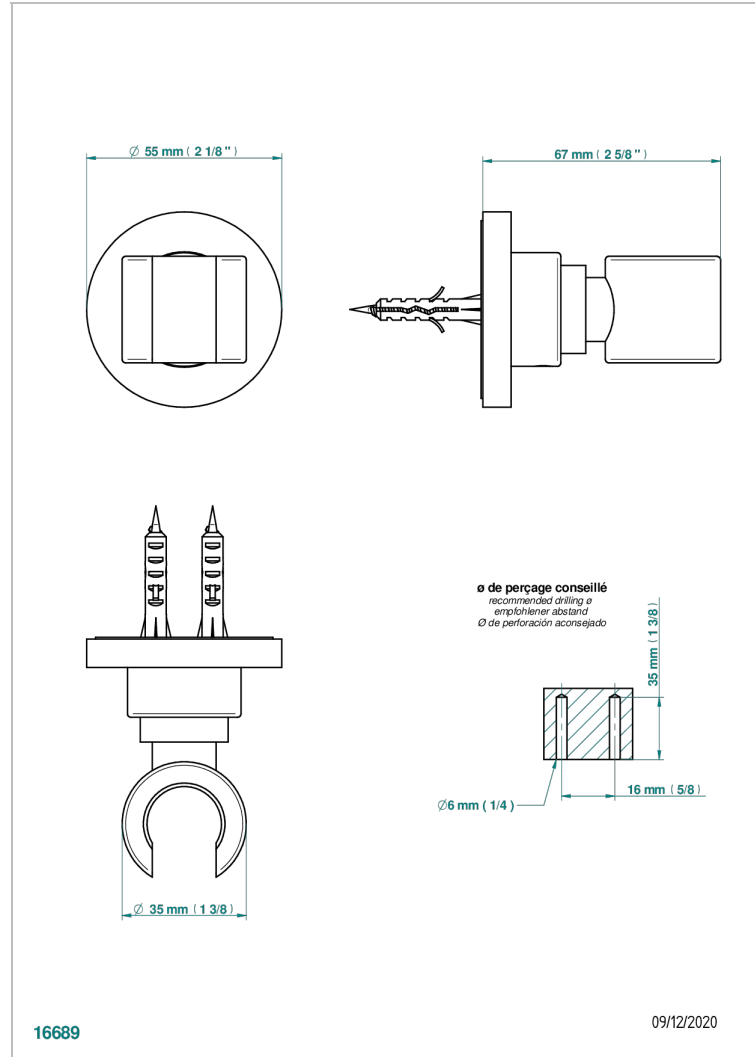

MONTAIGNE LEONARDO GREY MARBLE WITH LEVER HANDLES

G3U-53F

Wall mounted fixed support bracket for handshower

16689

09/12/2020

CHARACTERISTIC

- Montaigne Leonardo Grey marble with lever handles
- Wall mounted fixed support bracket for handshower