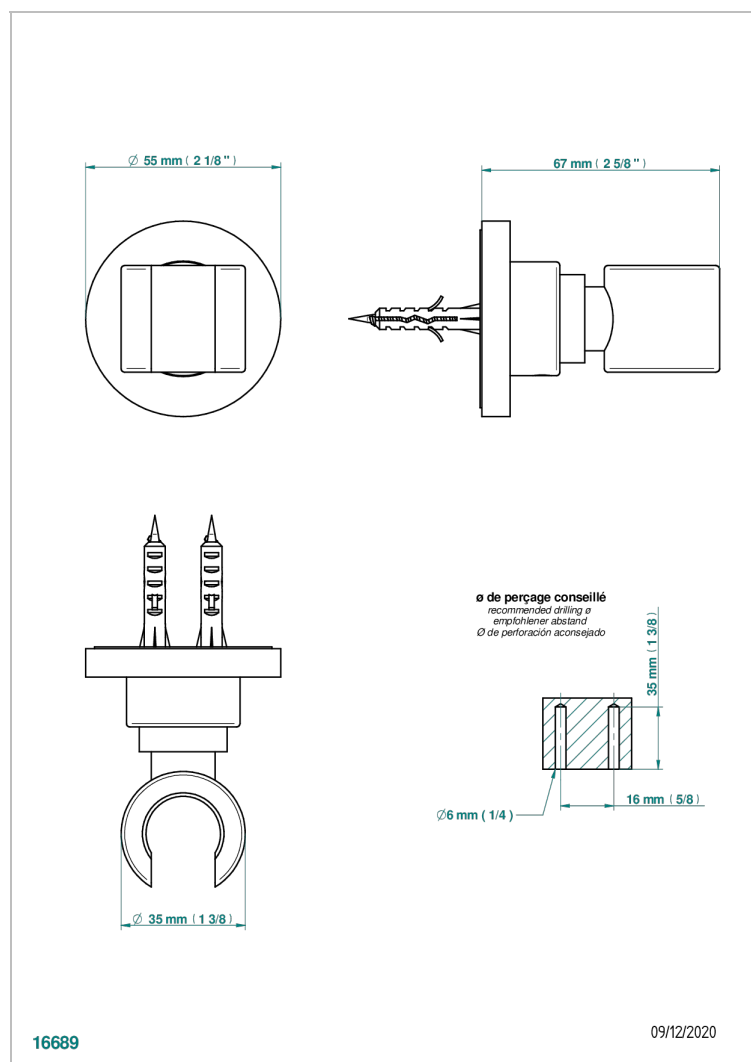

MONTAIGNE LEONARDO GREY MARBLE

G3T-53F

Wall mounted fixed support bracket for handshower

16689

09/12/2020

CHARACTERISTIC

- Montaigne Leonardo Grey marble
- Wall mounted fixed support bracket for handshower

AVAILABLE FINITIONS