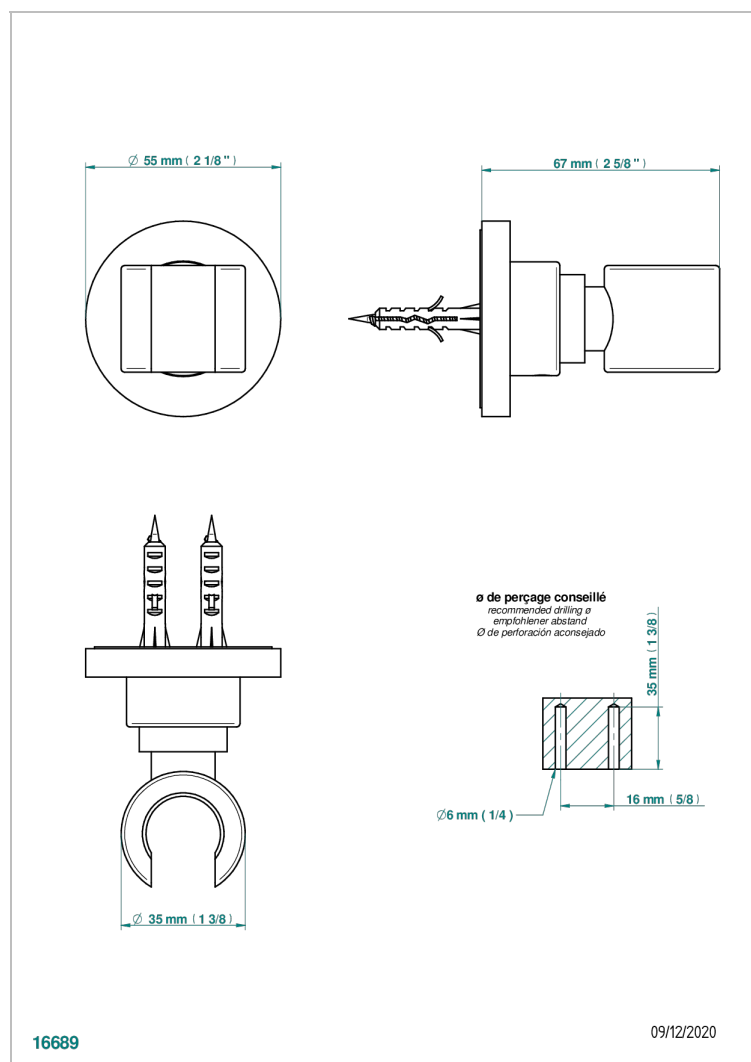

MONTAIGNE LEONARDO GREY MARBLE

G3T-53F

Wall mounted hook

16689

09/12/2020

CHARACTERISTIC

- Montaigne Leonardo Grey marble
- Wall mounted hook

AVAILABLE FINITIONS