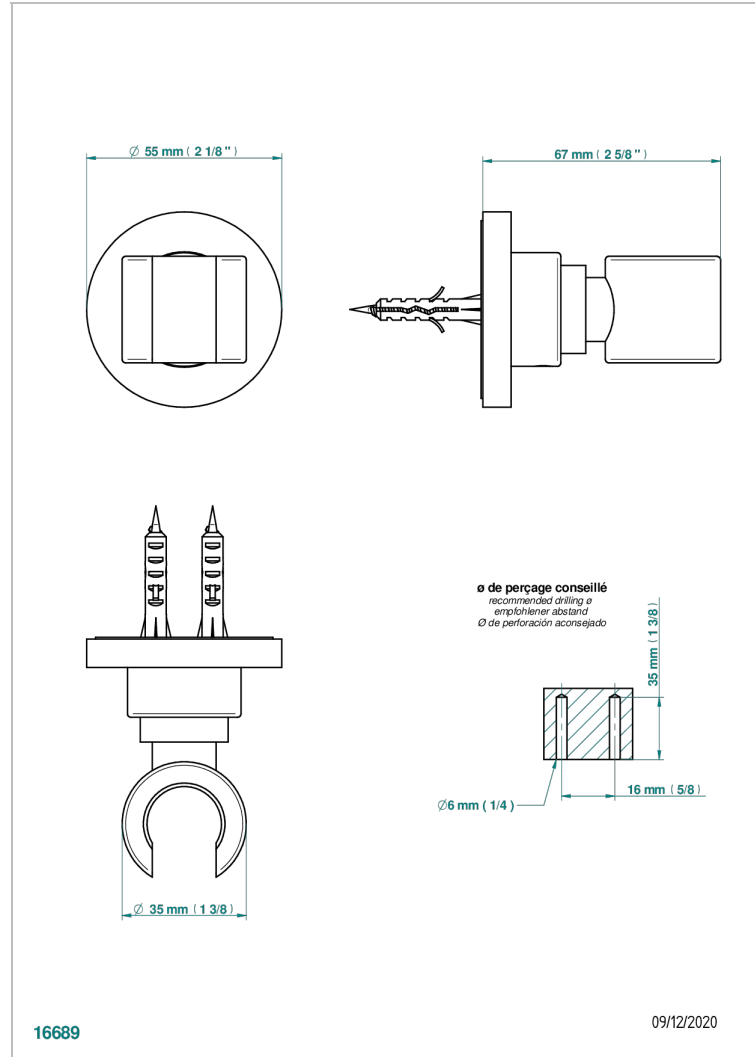

# MONTAIGNE GRAND ANTIQUE MARBLE WITH LEVER HANDLES

G3S-53F

Wall mounted fixed support bracket for handshower

16689

09/12/2020

## CHARACTERISTIC

- Montaigne Grand Antique marble with lever handles
- Wall mounted fixed support bracket for handshower