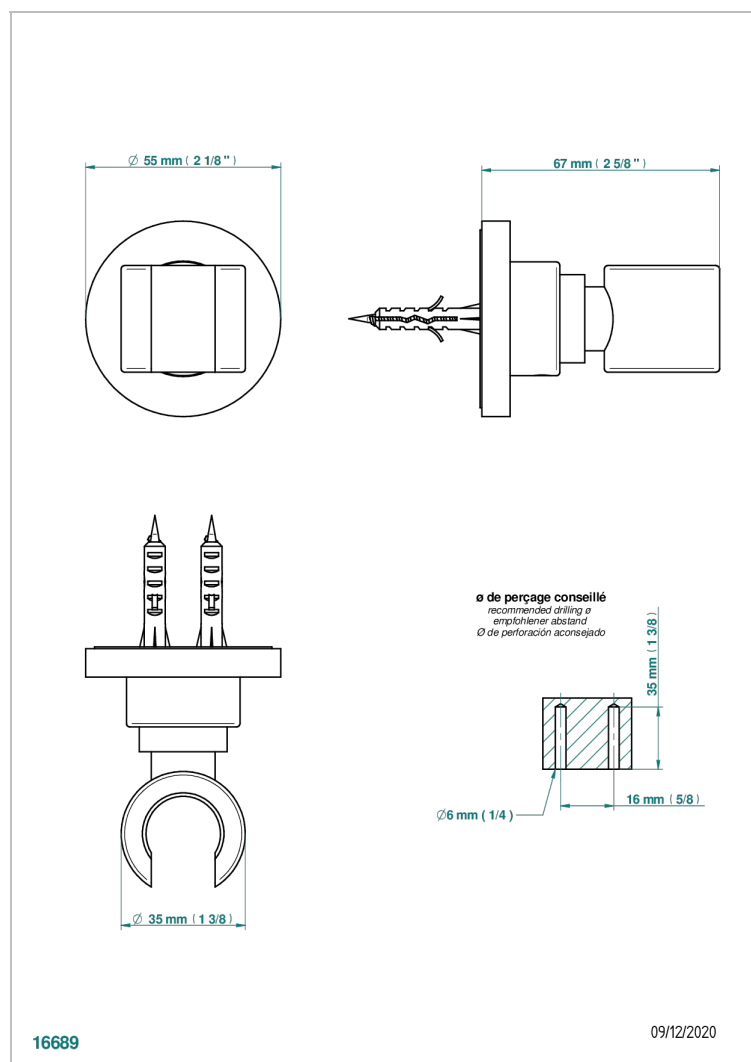

# MONTAIGNE GRAND ANTIQUE MARBLE

G3R-53F

Wall mounted fixed support bracket for handshower

## CHARACTERISTIC

- Montaigne Grand Antique marble
- Wall mounted fixed support bracket for handshower