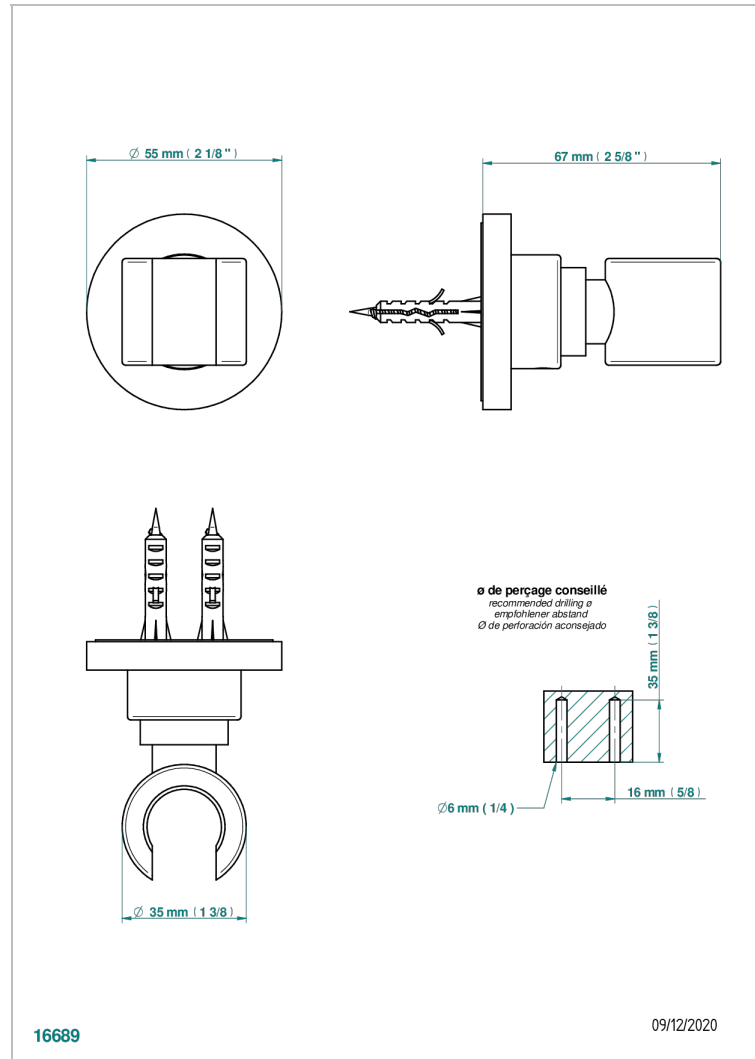

# BAMBOU BLACK CRYSTAL

A33-53F

Wall mounted fixed support bracket for handshower

THG<sup>®</sup>  
PARIS

16689

09/12/2020

## CHARACTERISTIC

- BamboU Black crystal
- Wall mounted fixed support bracket for handshower