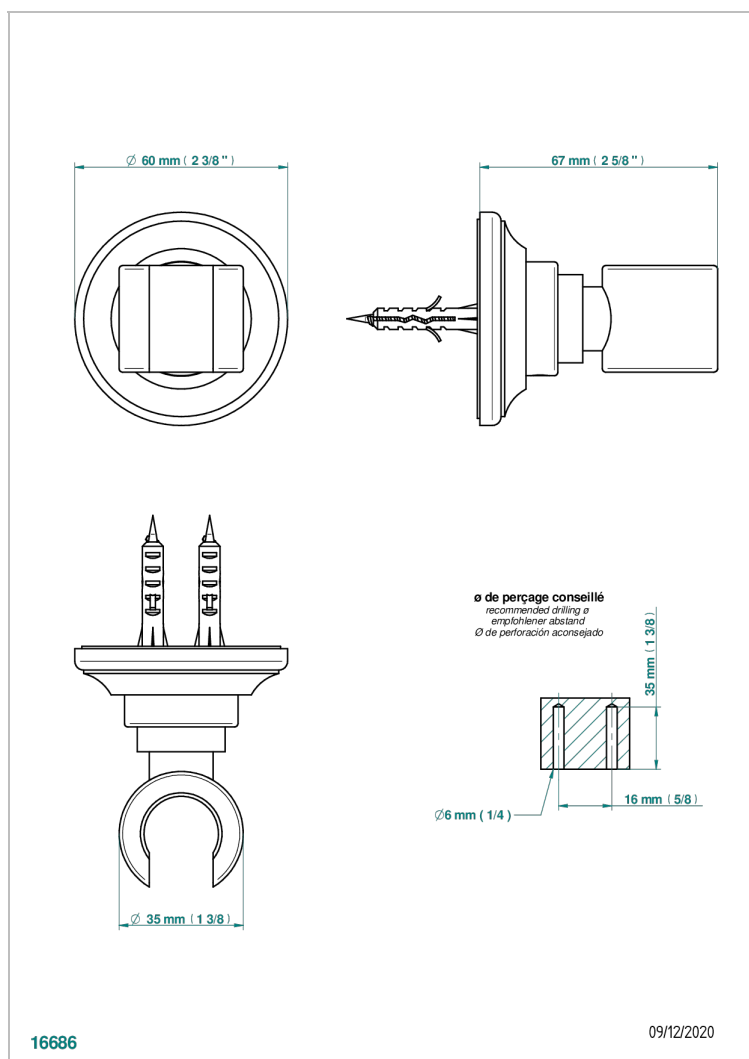

CHARLESTON WITH LEVER HANDLES

G75-53F

Wall mounted fixed support bracket for handshower

THG[®]
PARIS

CHARACTERISTIC

- Charleston with lever handles
- Wall mounted fixed support bracket for handshower

AVAILABLE FINITIONS