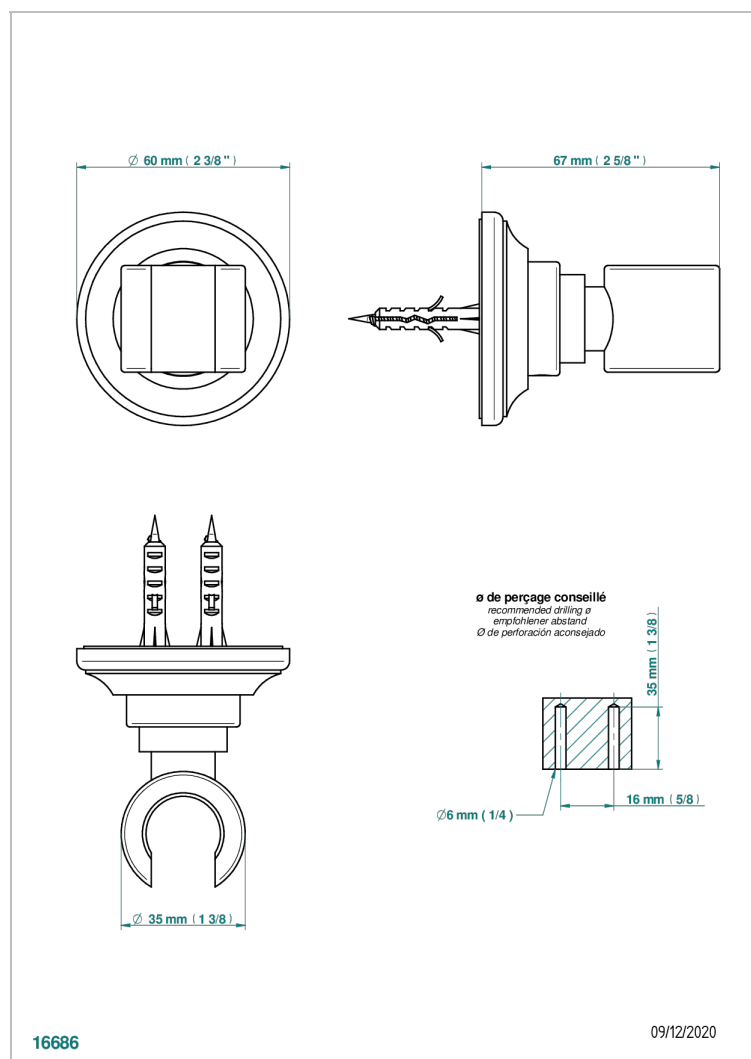

CHARLESTON WITH SMOOTH METAL LEVER HANDLES

G3N-53F

Wall mounted fixed support bracket for handshower

16686

09/12/2020

CHARACTERISTIC

- Charleston with smooth metal lever handles
- Wall mounted fixed support bracket for handshower