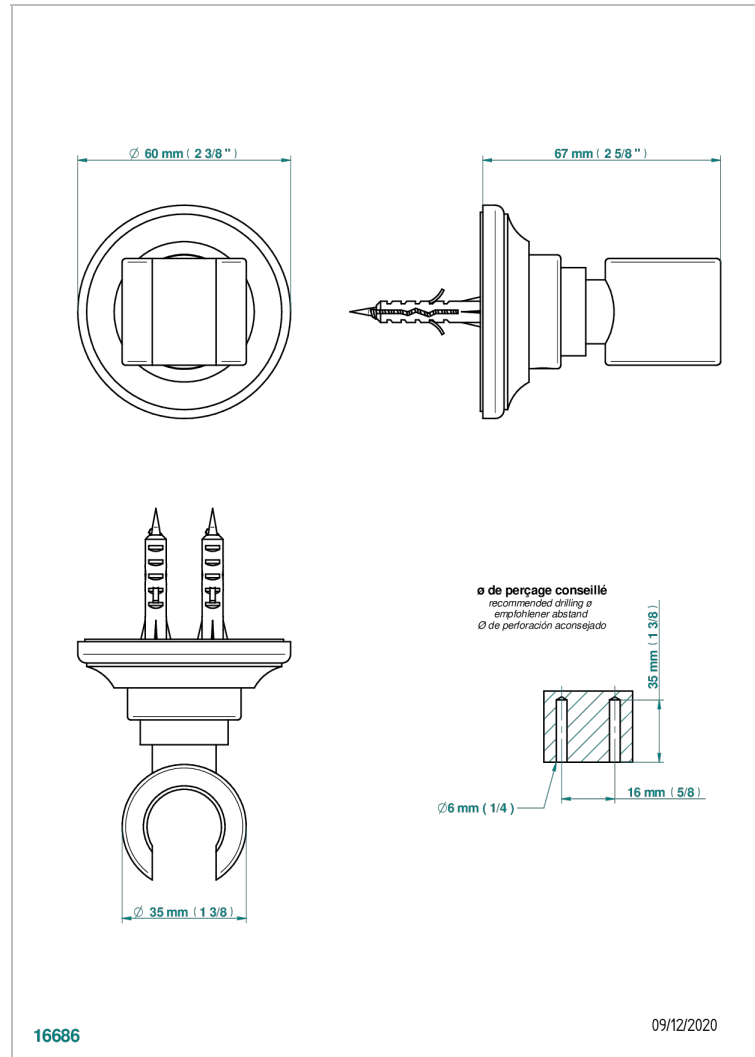

1900 WITH LEVER HANDLES

G28-53F

Wall mounted fixed support bracket for handshower

THG[®]
PARIS

16686

09/12/2020

CHARACTERISTIC

- 1900 with lever handles
- Wall mounted fixed support bracket for handshower