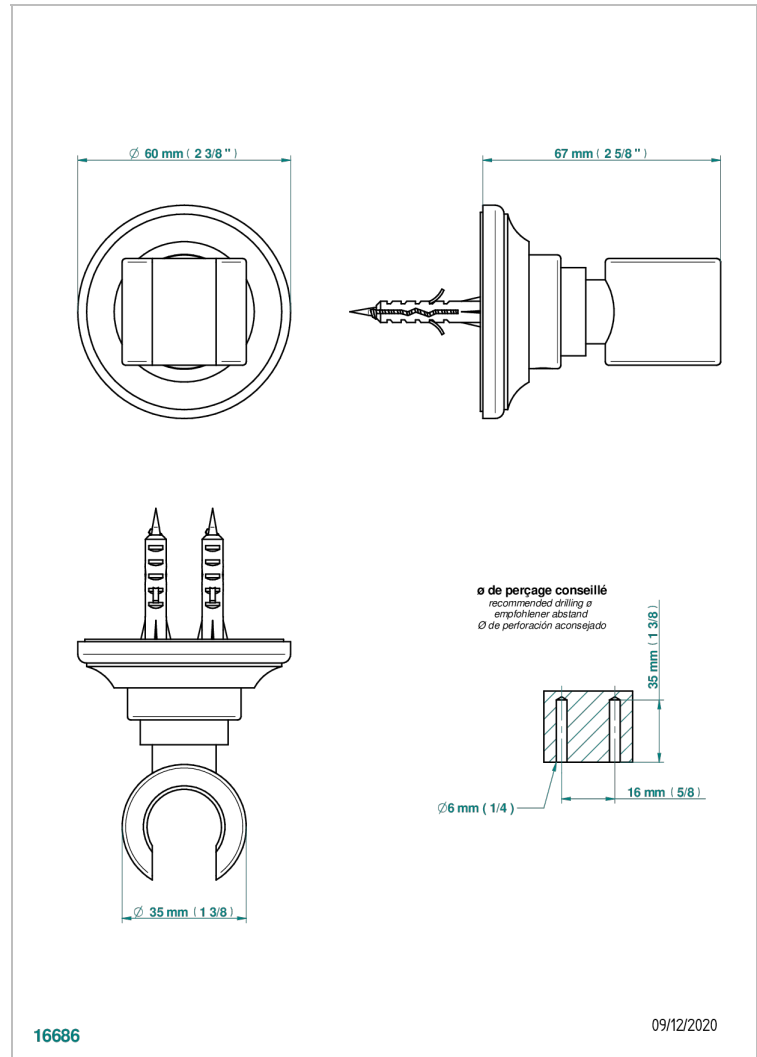

1900

G25-53F

Wall mounted fixed support bracket for handshower

16686

09/12/2020

CHARACTERISTIC

- 1900
- Wall mounted fixed support bracket for handshower

AVAILABLE FINITIONS