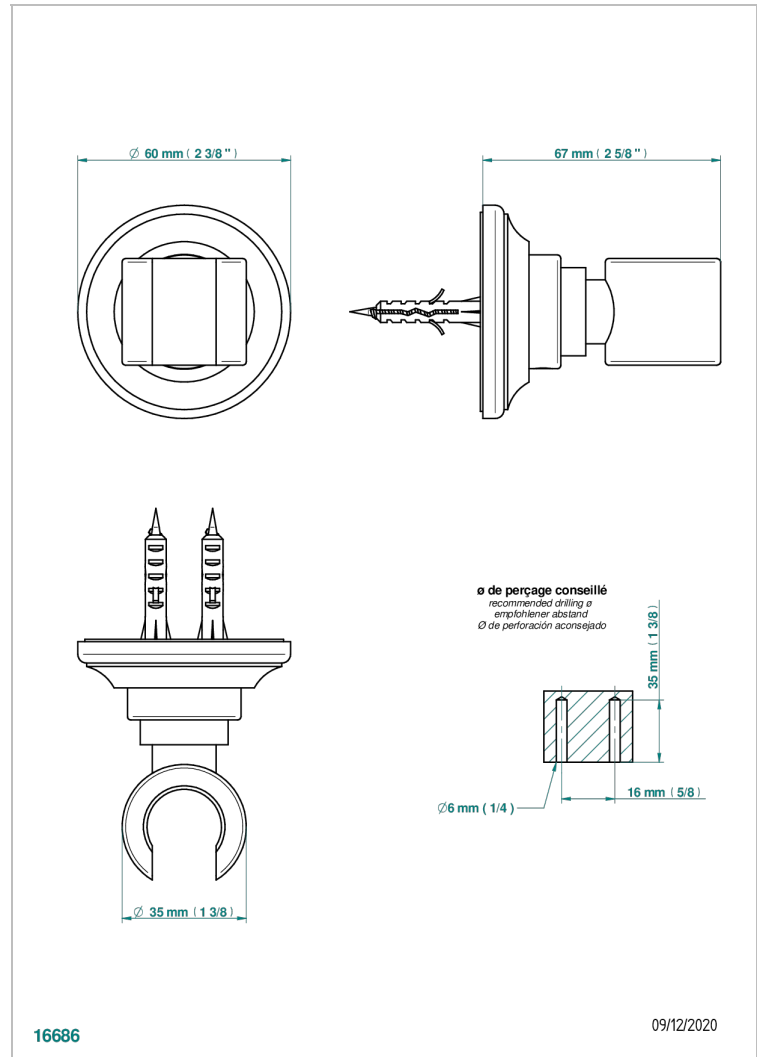

1900

G25-53F

Wall mounted hook

16686

09/12/2020

CHARACTERISTIC

- 1900
- Wall mounted hook

AVAILABLE FINITIONS