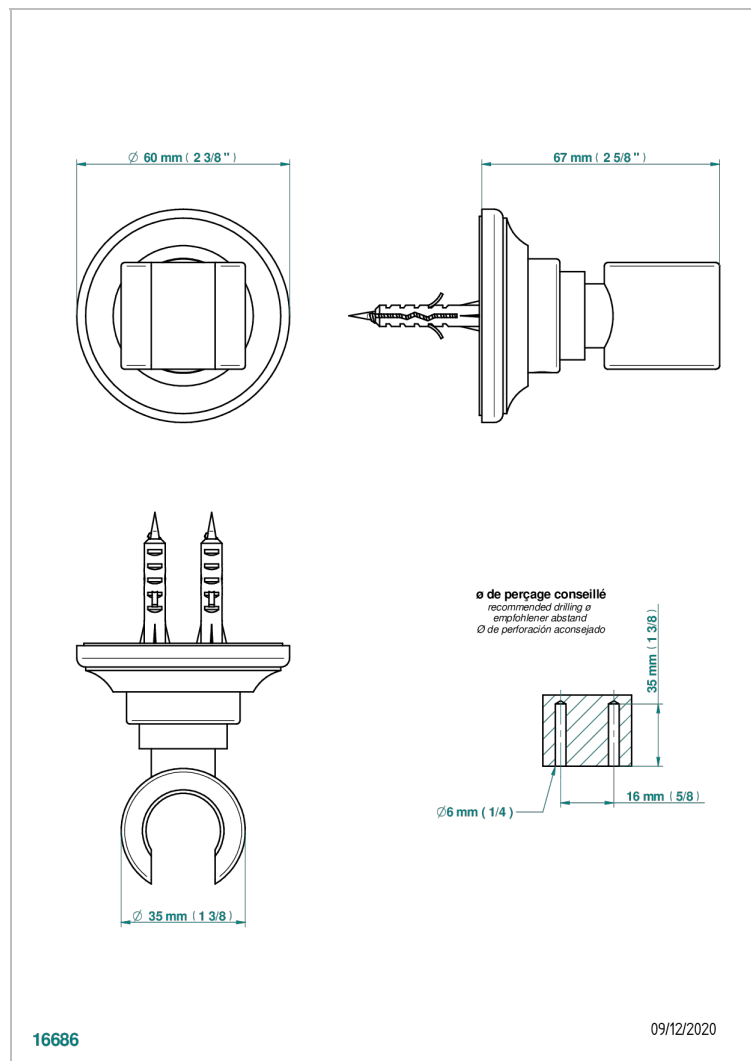

BROADWAY WITH WHITE PORCELAIN LEVER HANDLES

A04-53F

Wall mounted fixed support bracket for handshower

16686

09/12/2020

CHARACTERISTIC

- Broadway with white porcelain lever handles
- Wall mounted fixed support bracket for handshower