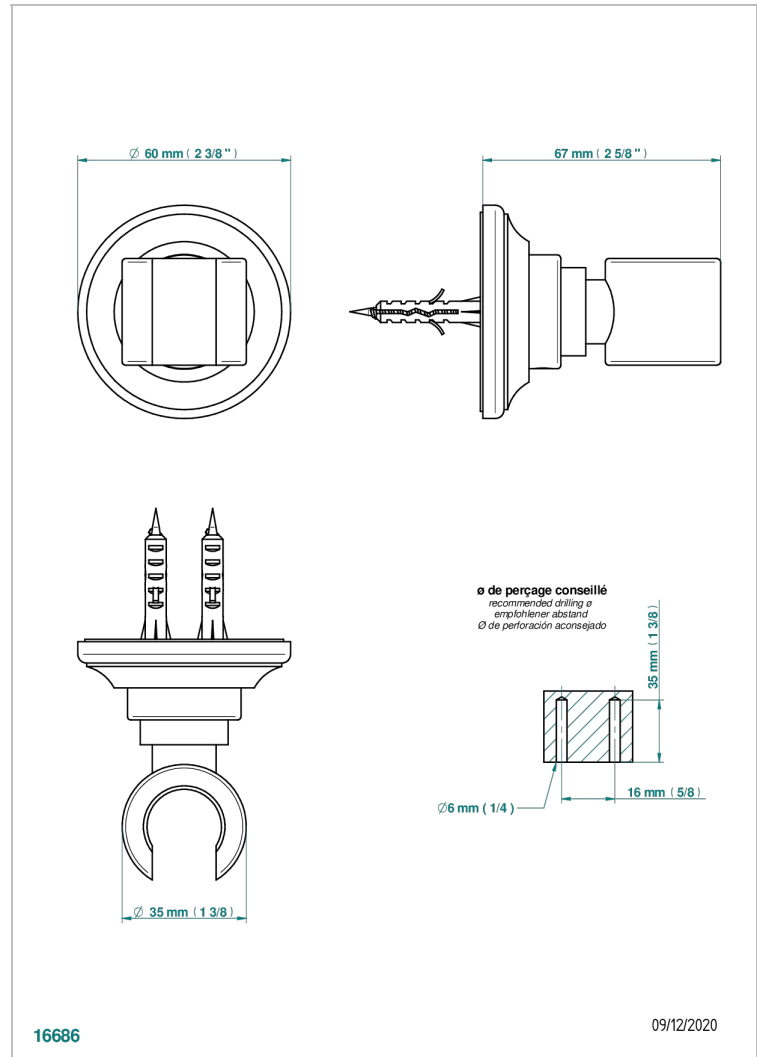

BROADWAY WITH LEVER

A04-53F

Wall mounted hook

THG[®]
PARIS

16686

09/12/2020

CHARACTERISTIC

- Broadway with Lever
- Wall mounted hook