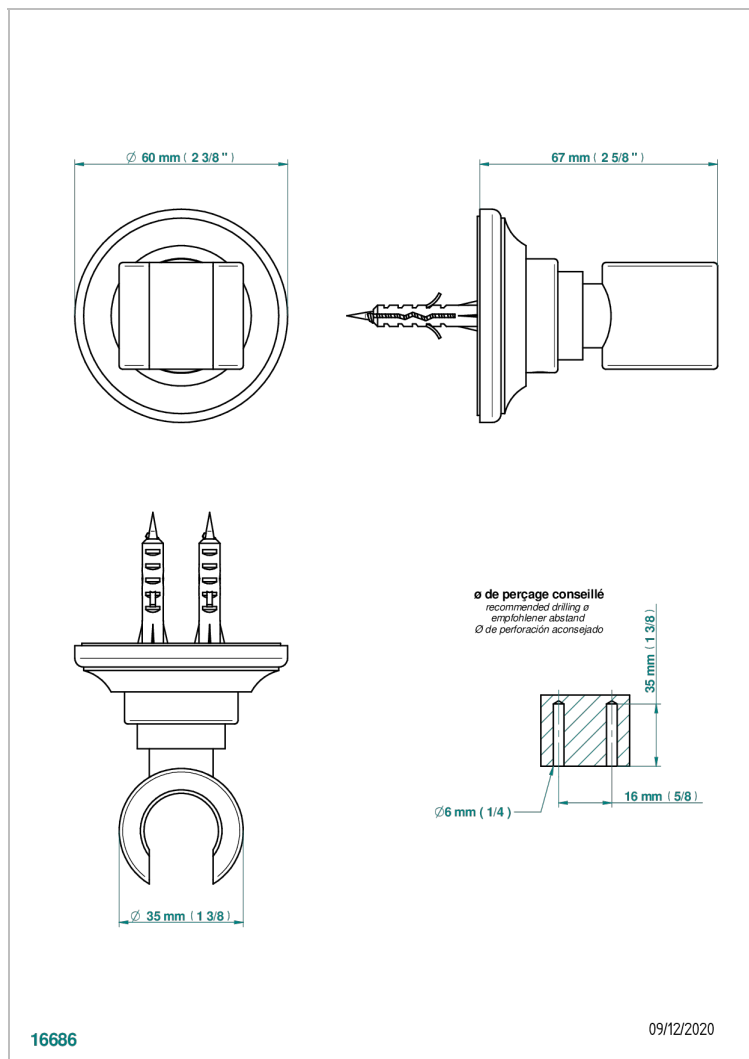

BROADWAY WITH LEVER

A04-53F

固定入墙式花洒托勾

THG[®]
PARIS

特色

- Broadway with Lever
- 固定入墙式花洒托勾

可选饰面

Black ceram - D30
Blush PVD - H62
Graphite PVD - H64
Matt Umber PVD - H67
Matt blush PVD - H60
Matt graphite PVD - H65