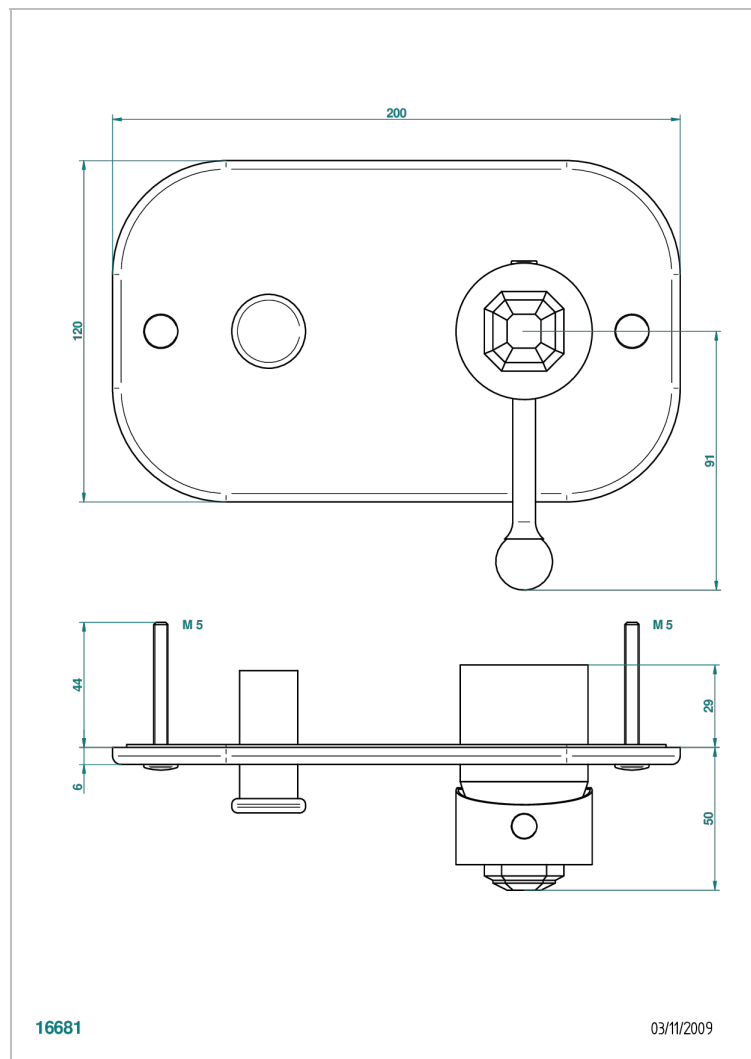

# TRADITION WITH LEVER HANDLES

A58-6550B

Trim only for wall shower mixer with diverter

THG<sup>®</sup>  
PARIS

## CHARACTERISTIC

- Tradition with lever handles
- Trim only for wall shower mixer with diverter