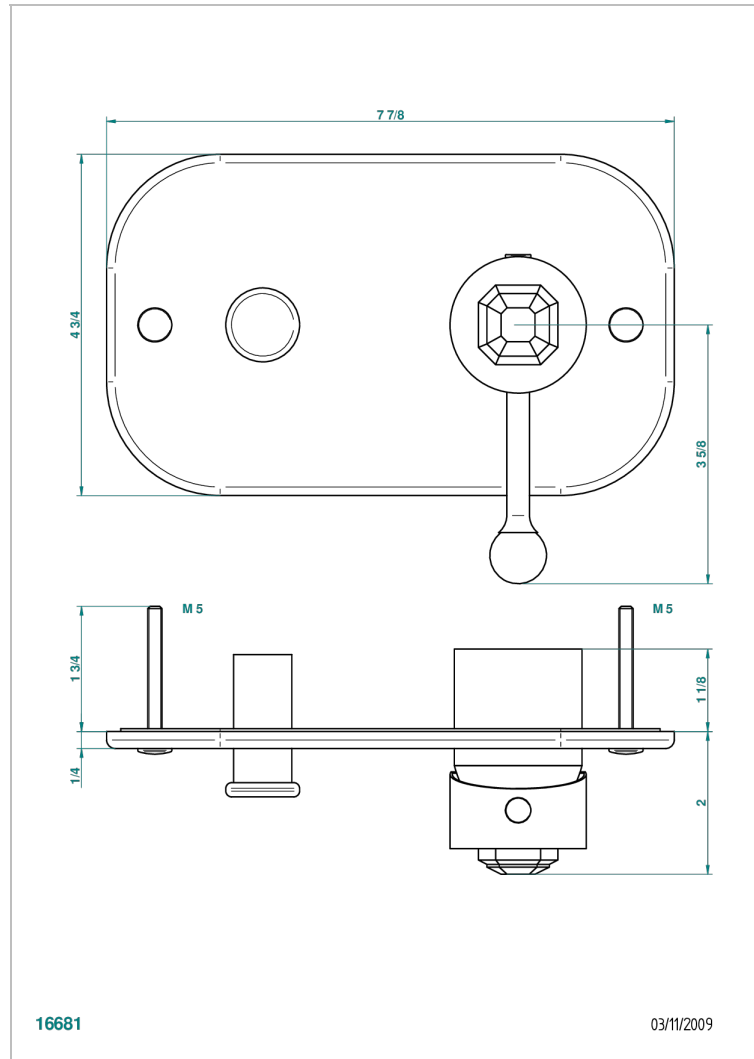

TRADITION WITH LEVER HANDLES

A58-6550B

Trim only for wall shower mixer with diverter

THG[®]
PARIS

CHARACTERISTIC

- Tradition with lever handles
- Trim only for wall shower mixer with diverter

AVAILABLE FINITIONS