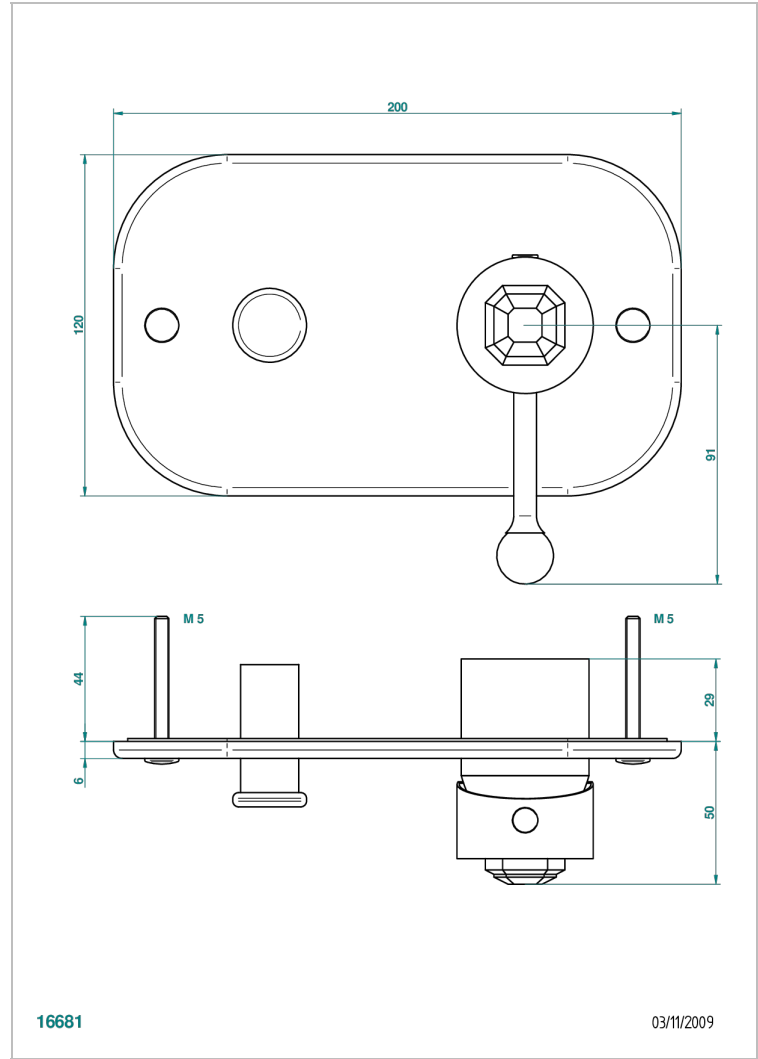

# TRADITION WITH LEVER

A58-6550B

Trim only for wall shower mixer with diverter

THG<sup>®</sup>  
PARIS

## CHARACTERISTIC

- Tradition with lever
- Trim only for wall shower mixer with diverter

## RELATED SKU'S

- Ref. G00-6550A Rough parts for shower mixer with diverter