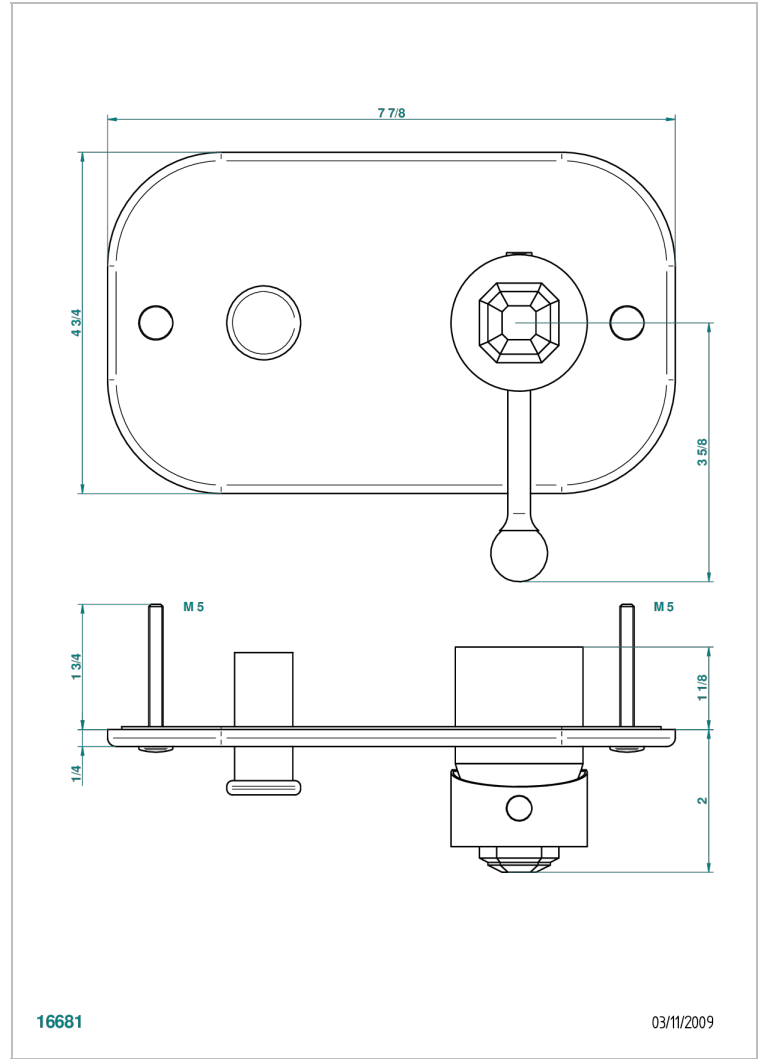

TRADITION WITH LEVER

A58-6550B

Trim only for wall shower mixer with diverter

THG[®]
PARIS

CHARACTERISTIC

- Tradition with lever
- Trim only for wall shower mixer with diverter

RELATED SKU'S

- Ref. G00-6550A Rough parts for shower mixer with diverter