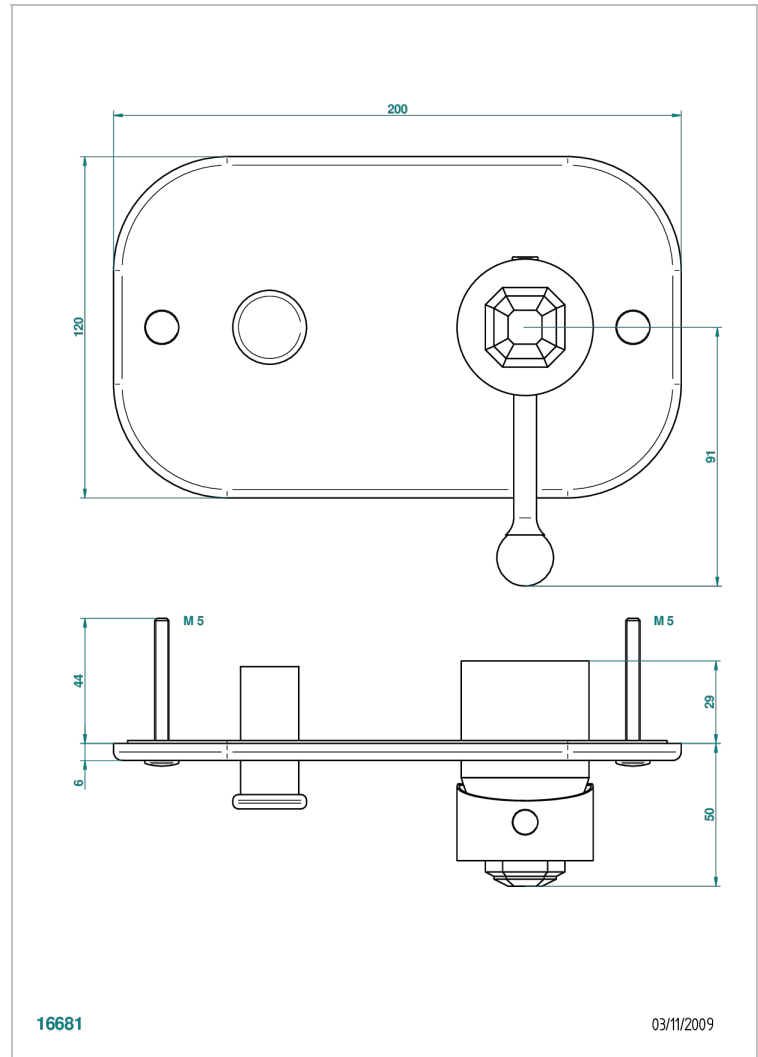

TRADITION WITH LEVER

A58-6550B

Trim only for wall shower mixer with diverter

THG[®]
PARIS

CHARACTERISTIC

- Tradition with lever
- Trim only for wall shower mixer with diverter

RELATED SKU'S

- Ref. G00-6550A Rough parts for shower mixer with diverter