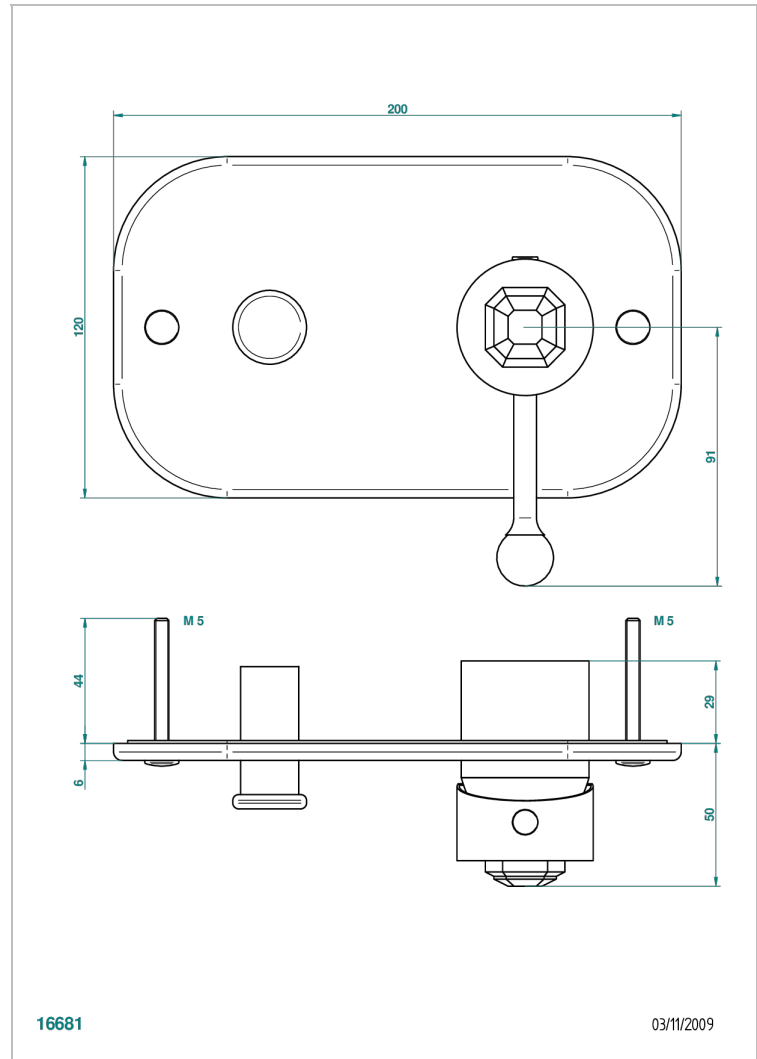

ART DECO WITH LEVER HANDLES

A55-6550B

Trim only for wall shower mixer with diverter

CHARACTERISTIC

- Art Déco with lever handles
- Trim only for wall shower mixer with diverter

AVAILABLE FINITIONS

Black ceram - D30
Blush PVD - H62
Brass color PVD - H49
Brown bronze color PVD - F33
Chrome polished - A02
Chrome polished / gold polished - G02