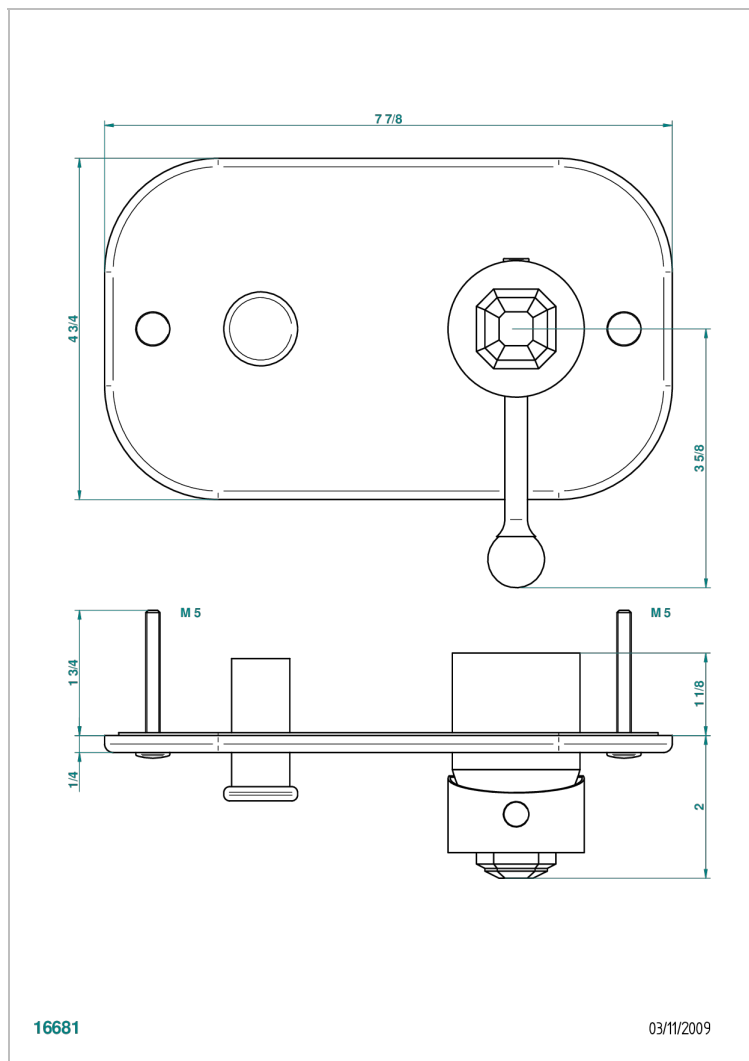

ART DECO WITH LEVER HANDLES

A55-6550B

Trim only for wall shower mixer with diverter

THG[®]
PARIS

CHARACTERISTIC

- Art Déco with lever handles
- Trim only for wall shower mixer with diverter

AVAILABLE FINITIONS