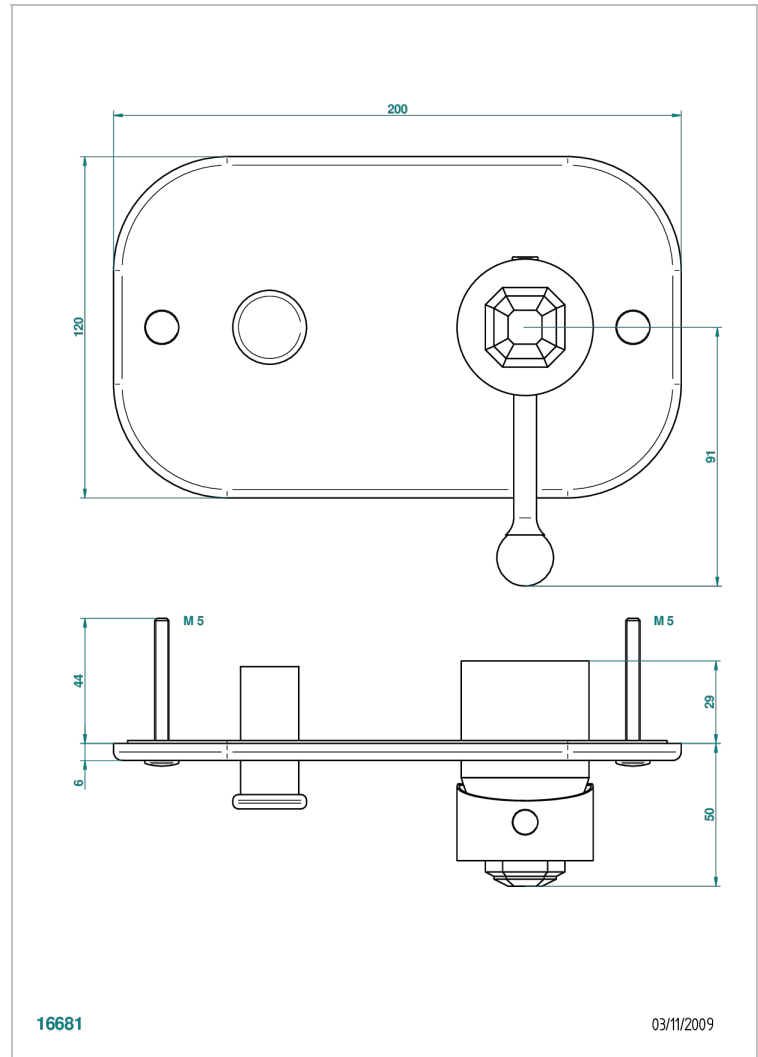

ART DECO WITH LEVER

A55-6550B

Trim only for wall shower mixer with diverter

THG[®]
PARIS

CHARACTERISTIC

- Art Déco with lever
- Trim only for wall shower mixer with diverter

RELATED SKU'S

- Ref. G00-6550A Rough parts for shower mixer with diverter