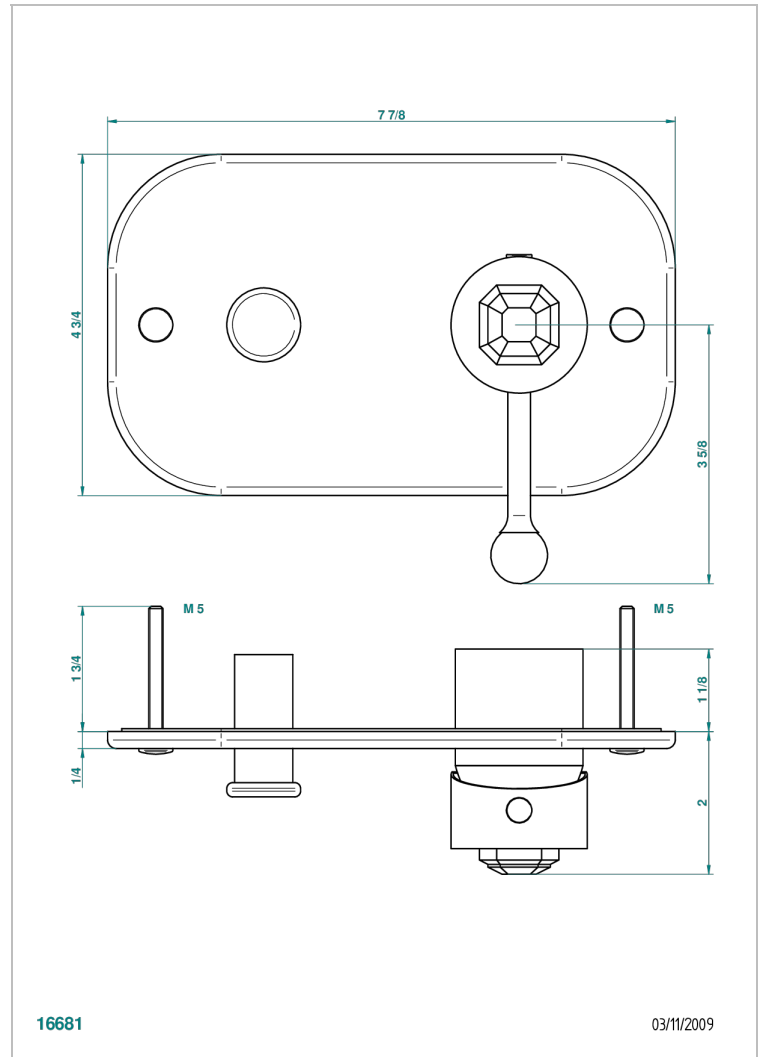

ART DECO WITH LEVER

A55-6550B

Trim only for wall shower mixer with diverter

THG[®]
PARIS

CHARACTERISTIC

- Art Déco with lever
- Trim only for wall shower mixer with diverter

RELATED SKU'S

- Ref. G00-6550A Rough parts for shower mixer with diverter