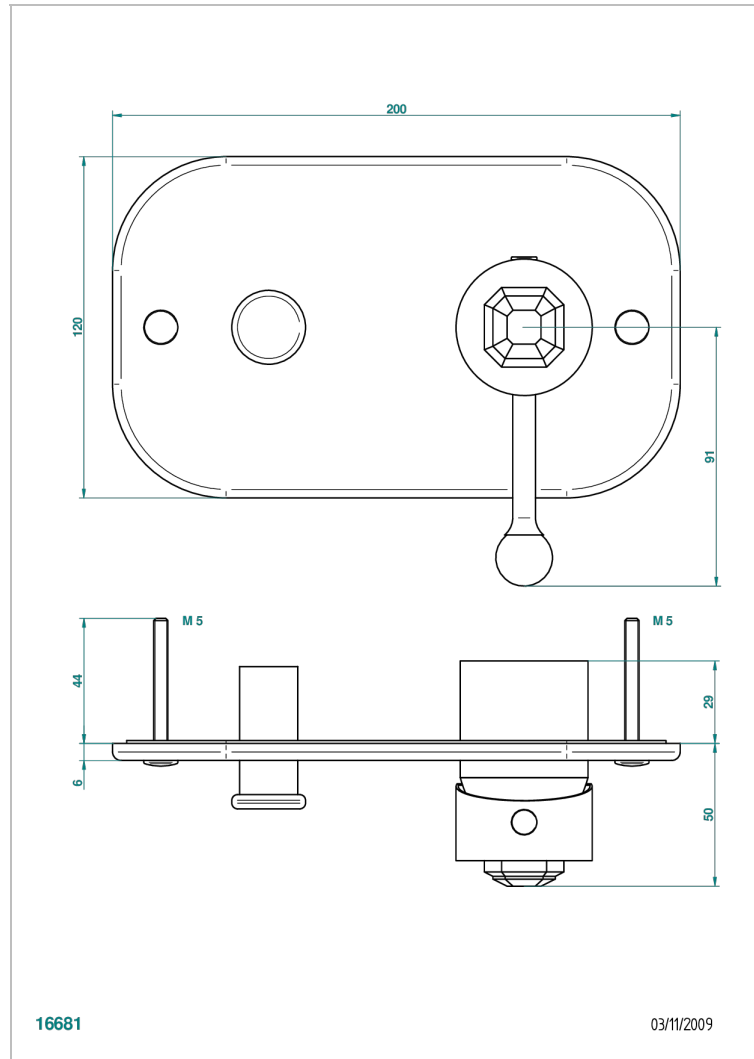

# ART DECO WITH LEVER

A55-6550B

Trim only for wall shower mixer with diverter

THG<sup>®</sup>  
PARIS

## CHARACTERISTIC

- Art Déco with lever
- Trim only for wall shower mixer with diverter

## RELATED SKU'S

- Ref. G00-6550A Rough parts for shower mixer with diverter