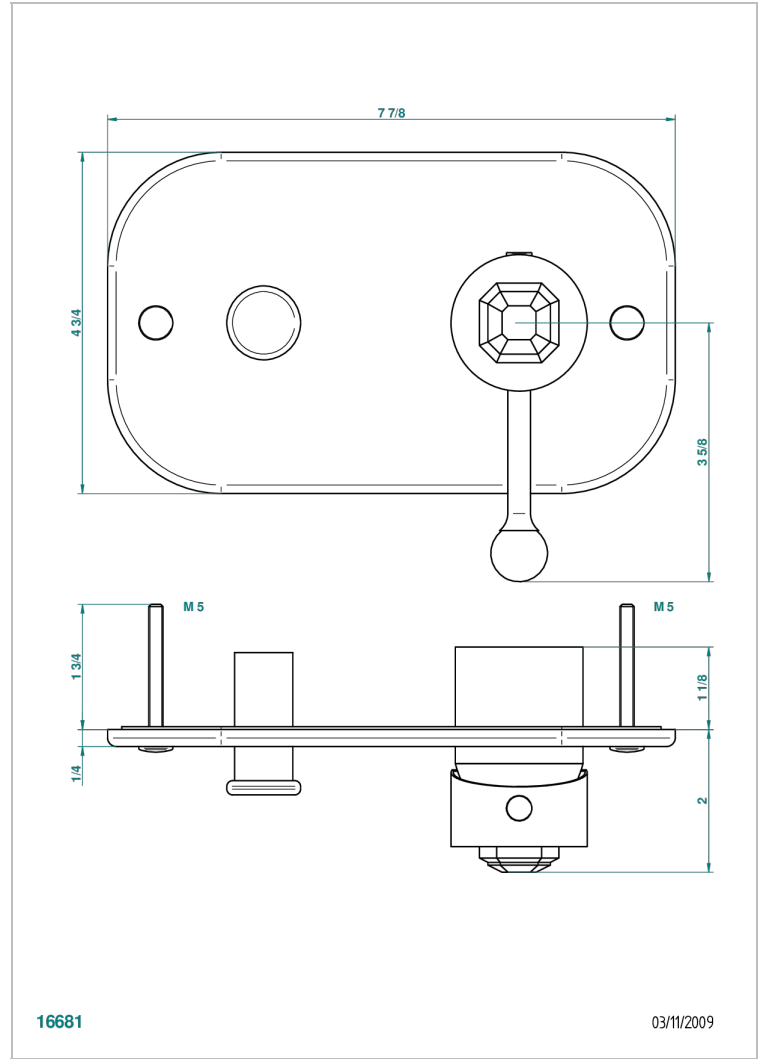

ART DECO WITH LEVER

A55-6550B

Trim only for wall shower mixer with diverter

THG[®]
PARIS

CHARACTERISTIC

- Art Déco with lever
- Trim only for wall shower mixer with diverter

RELATED SKU'S

- Ref. G00-6550A Rough parts for shower mixer with diverter