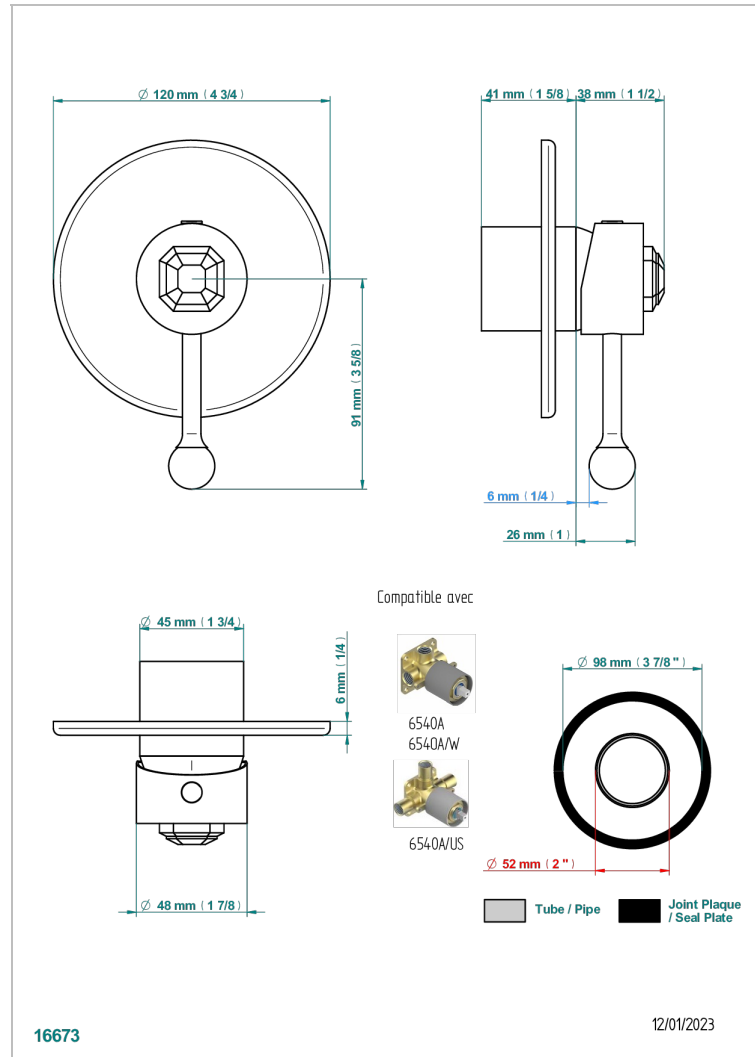

# TRADITION WITH LEVER HANDLES

A58-6540B

Wall shower mixer trim

THG<sup>®</sup>  
PARIS

## CHARACTERISTIC

- Tradition with lever handles
- Wall shower mixer trim

## RELATED SKU'S

- Ref. G00-6540A/US Built-in part for wall mounted flush fit shower mixer 2 inlets 1/2" -1 outlet 1/2" -US model