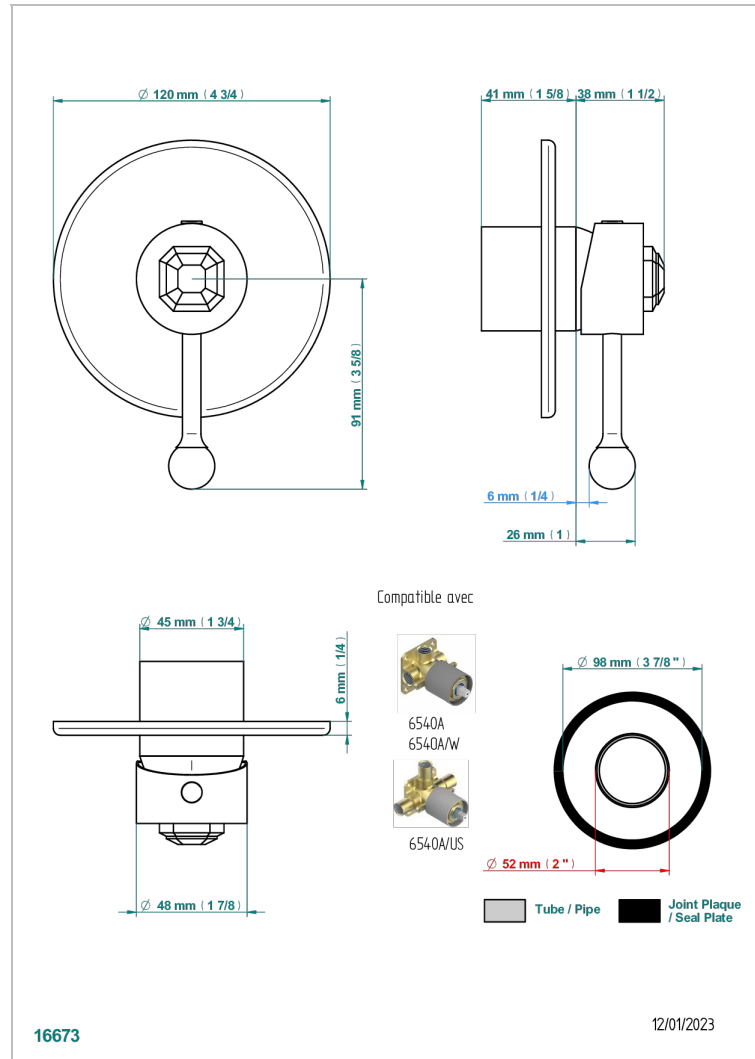

ART DECO WITH LEVER HANDLES

A55-6540B

Wall shower mixer trim

CHARACTERISTIC

- Art Déco with lever handles
- Wall shower mixer trim

RELATED SKU'S

- Ref. G00-6540A/US Built-in part for wall mounted flush fit shower mixer 2 inlets 1/2" -1 outlet 1/2" -US model