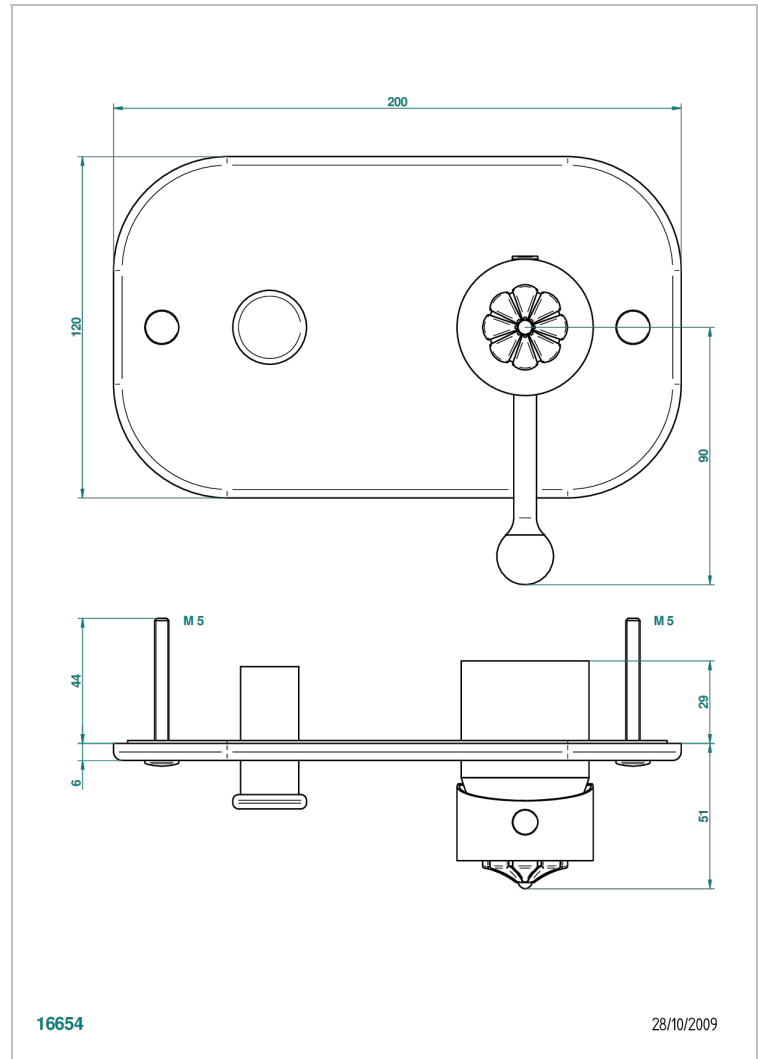

# AMOUR DE TRIANON

G24-6550B

Trim only for wall shower mixer with diverter

## CHARACTERISTIC

- Amour de Trianon
- Trim only for wall shower mixer with diverter