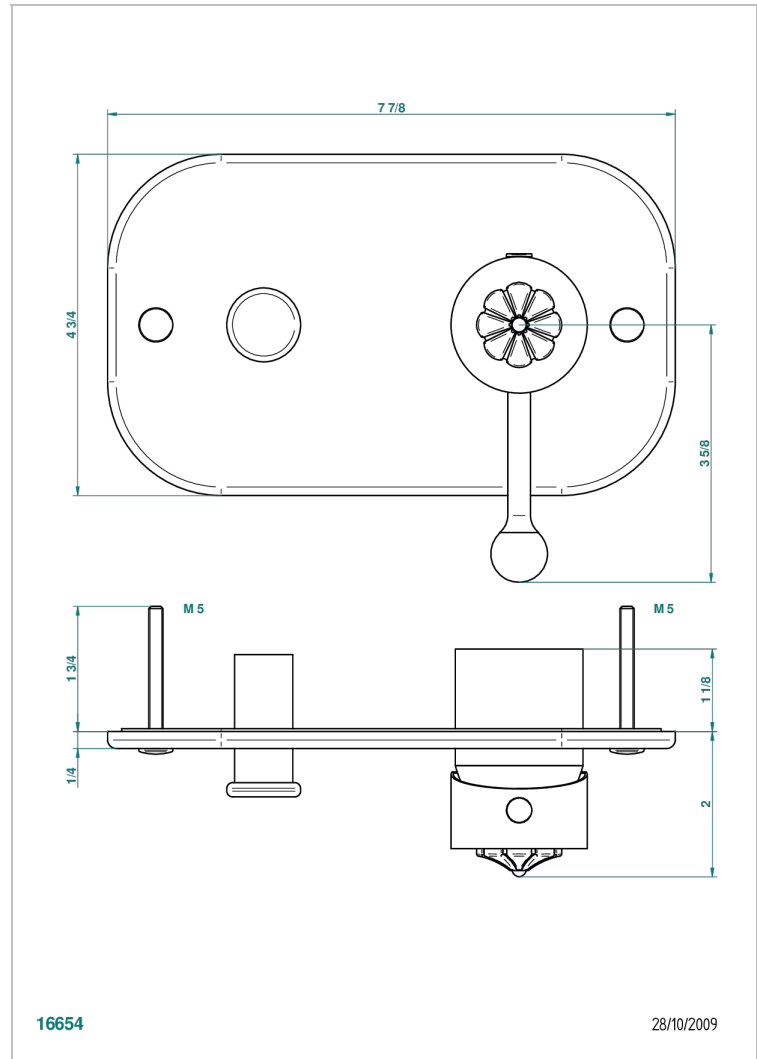

AMOUR DE TRIANON

G24-6550B

Trim only for wall shower mixer with diverter

CHARACTERISTIC

- Amour de Trianon
- Trim only for wall shower mixer with diverter

AVAILABLE FINITIONS

Black ceram - D30
Chrome polished - A02
Chrome polished / gold polished - G02
Copper antique matt, coated - H07
Gold mat - F07
Gold polished - F01